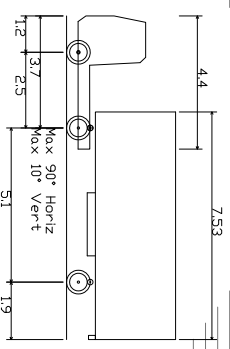

Small Articulated Vehicle

- Overall Length 10.700m
- Overall Width 2.360m
- Overall Height 3.604m
- Min Body Ground Clearance 0.3382m
- Track Width 2.240m
- Lock to lock time 6.005
- Kerb to Kerb Turning Radius 5.740m

10.700m  
2.360m  
3.604m  
0.3382m  
2.240m  
6.005  
5.740m