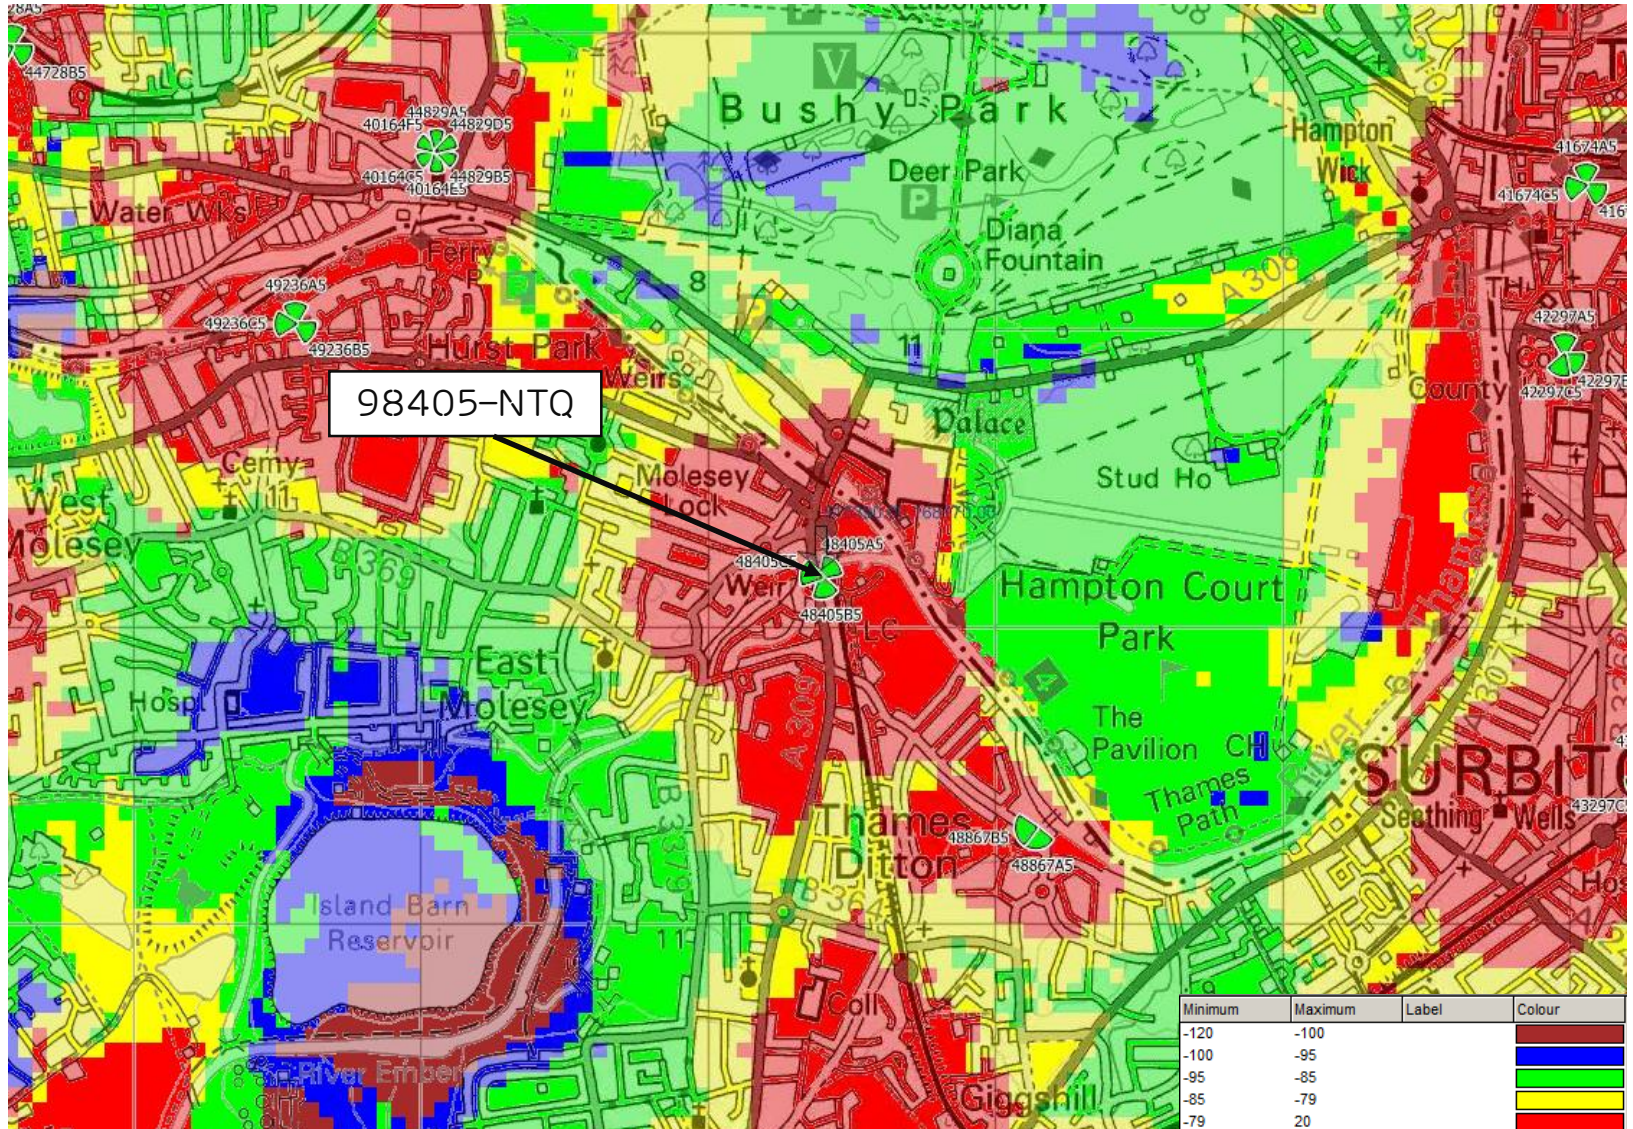

NTQ:
98405 - WARDRAY PREMISE

REP:
96733 - CORNER OF BRIDGE RD & ARNISON RD
DNS

3G&4G COVERAGE PLOTS
NTQ SITE SPECIFIC

AREA MAP

98405 WARDRAY PREMISE

3G INDOOR COVERAGE PLOT FROM ALL KEEP SITES INCLUDING NTQ

98405 WARDRAY PREMISE

3G INDOOR COVERAGE PLOT FROM ALL KEEP SITES EXCLUDING NTQ

98405 WARDRAY PREMISE

3G INDOOR COVERAGE PLOT FROM ALL KEEP SITES INCLUDING
REP_96733

98405 WARDRAY PREMISE

3G OUTDOOR COVERAGE PLOT FROM ALL KEEP SITES INCLUDING NTQ