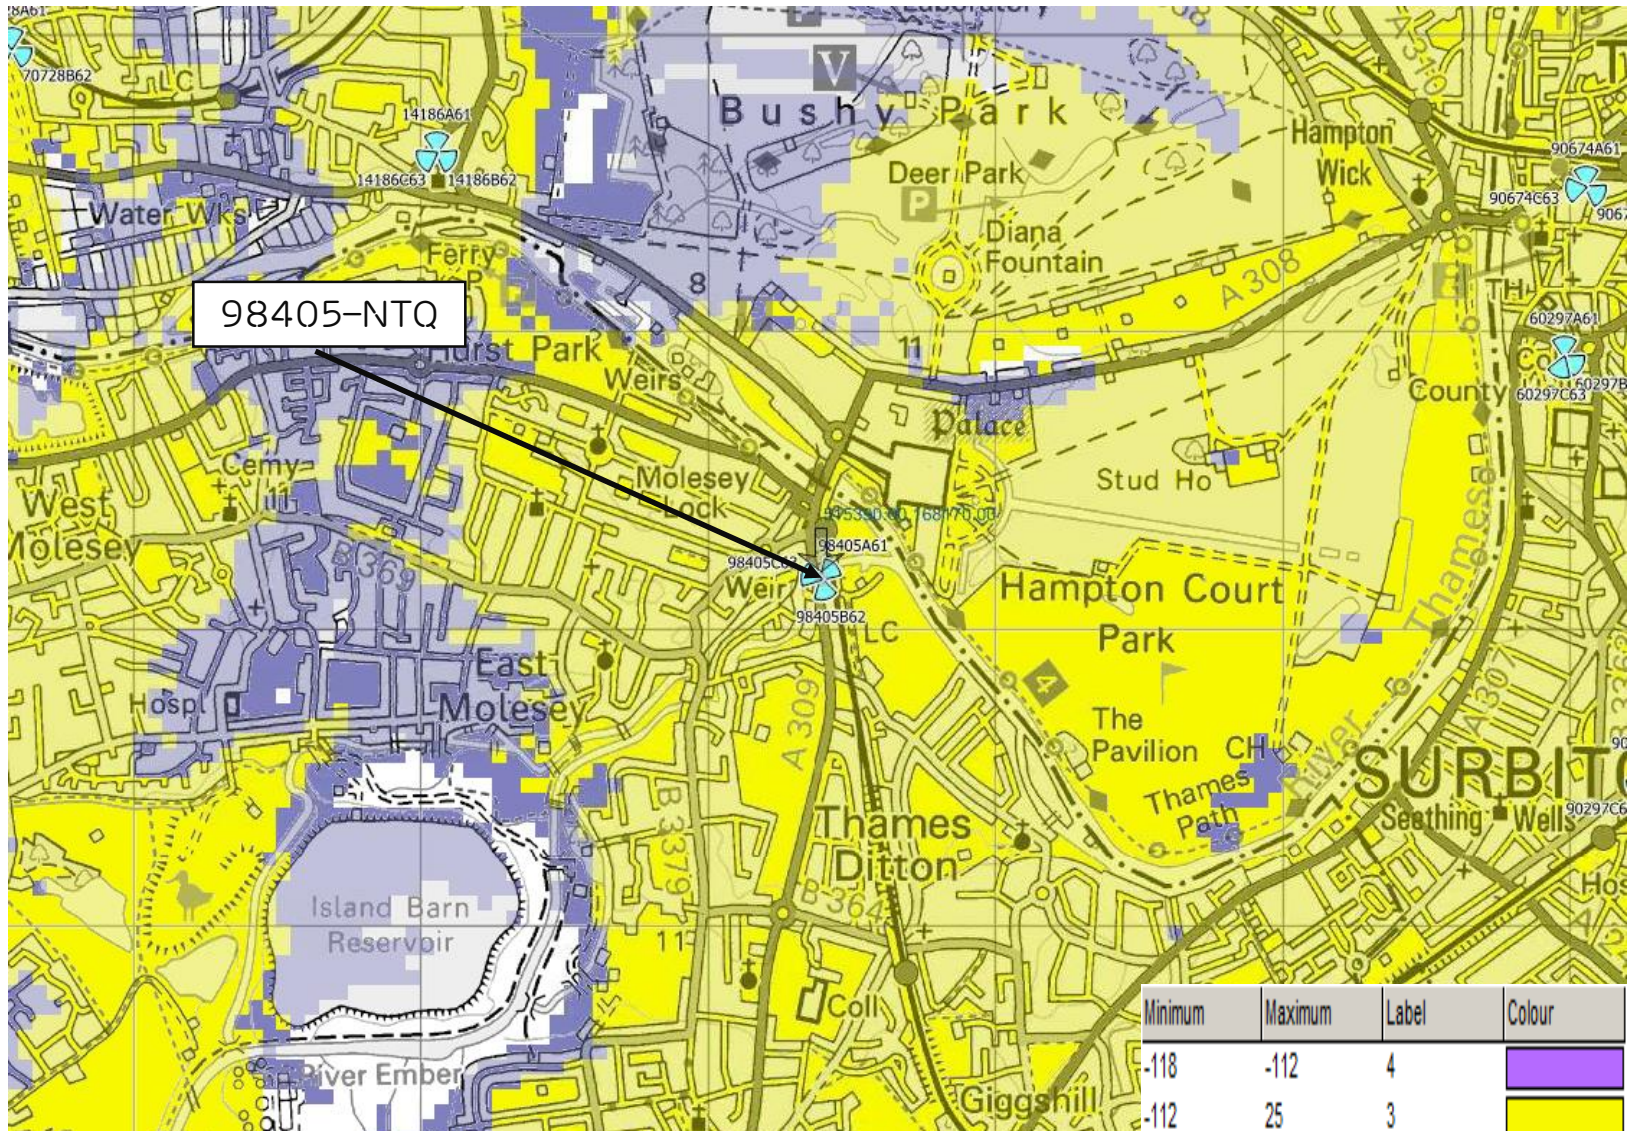

98405 WARDRAY PREMISE

4G INDOOR COVERAGE PLOT FROM ALL KEEP SITES EXCLUDING NTQ

98405 WARDRAY PREMISE

4G INDOOR COVERAGE PLOT FROM ALL KEEP SITES INCLUDING REP_96733

98405 WARDRAY PREMISE

4G OUTDOOR COVERAGE PLOT FROM ALL KEEP SITES INCLUDING NTQ

98405 WARDRAY PREMISE

4G OUTDOOR COVERAGE PLOT FROM ALL KEEP SITES EXCLUDING NTQ

98405 WARDRAY PREMISE

4G OUTDOOR COVERAGE PLOT FROM ALL KEEP SITES INCLUDING REP_96733

ERICSSON