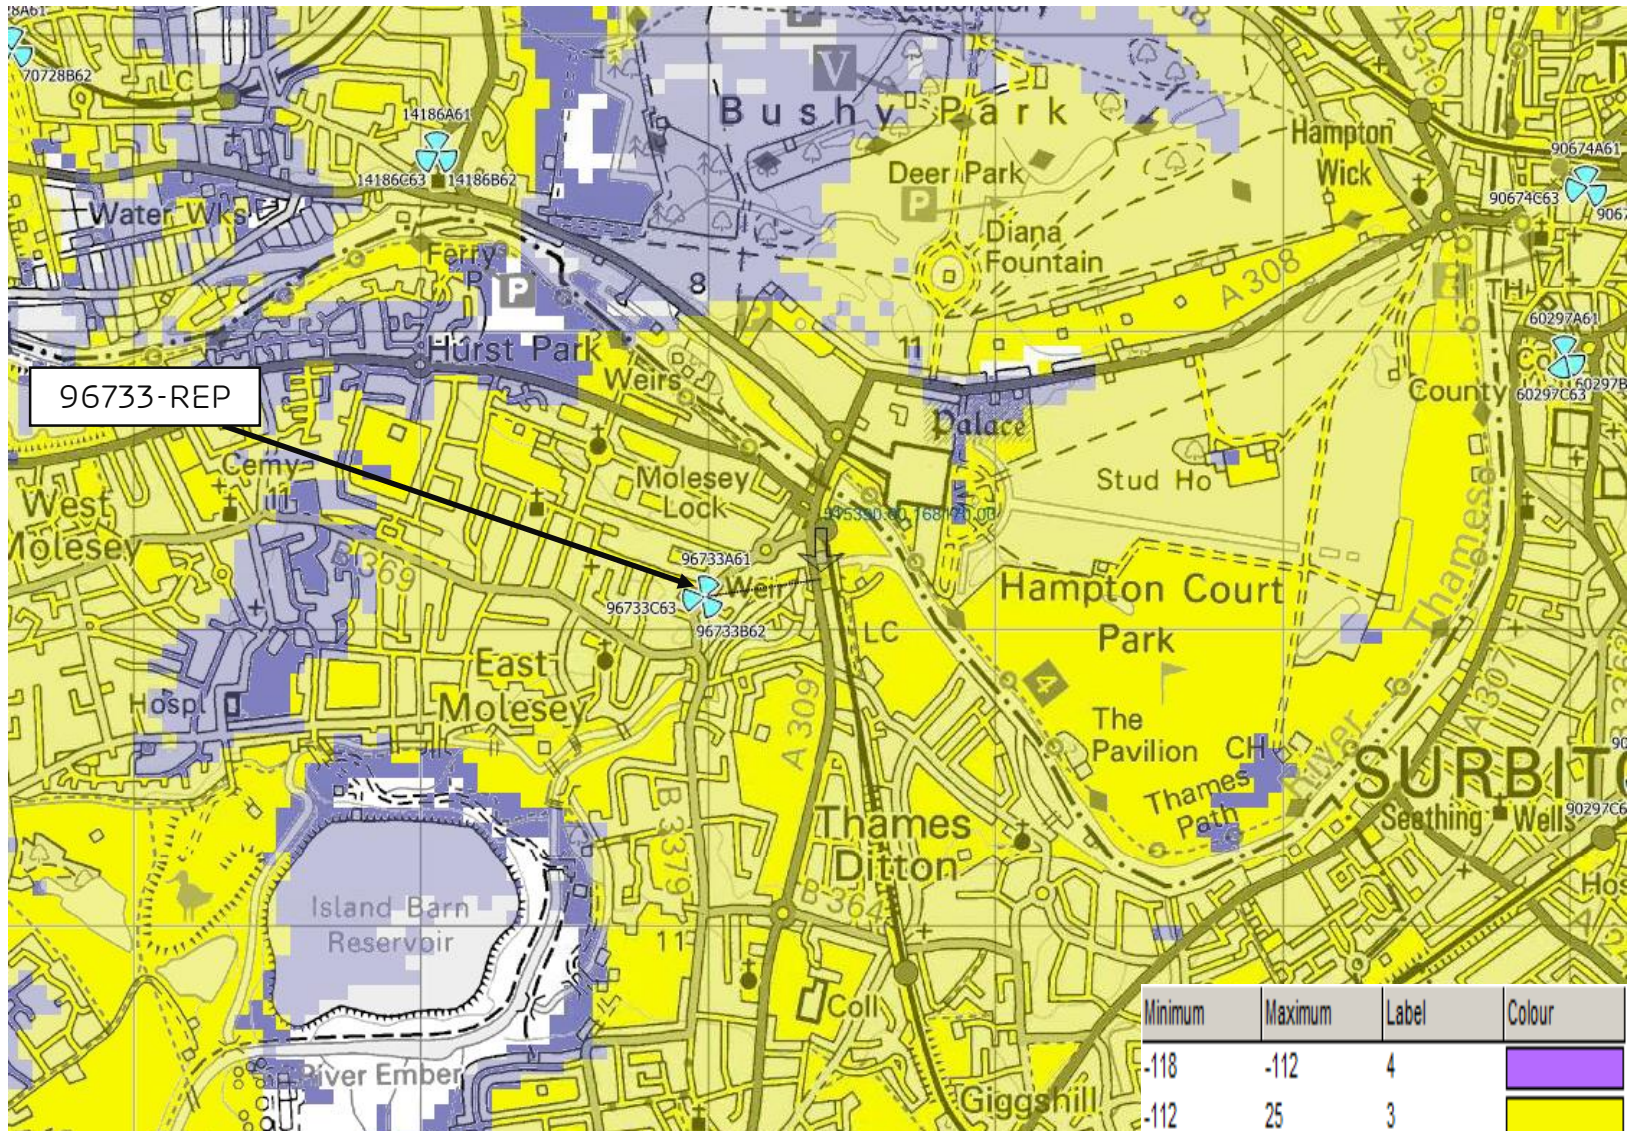

98405 WARDRAY PREMISE

4G INDOOR COVERAGE PLOT FROM ALL KEEP SITES EXCLUDING NTQ

98405 WARDRAY PREMISE

4G INDOOR COVERAGE PLOT FROM ALL KEEP SITES INCLUDING REP_96733

98405 WARDRAY PREMISE

4G OUTDOOR COVERAGE PLOT FROM ALL KEEP SITES INCLUDING NTQ

98405 WARDRAY PREMISE

4G OUTDOOR COVERAGE PLOT FROM ALL KEEP SITES EXCLUDING NTQ

98405 WARDRAY PREMISE

4G OUTDOOR COVERAGE PLOT FROM ALL KEEP SITES INCLUDING REP_96733

ERICSSON