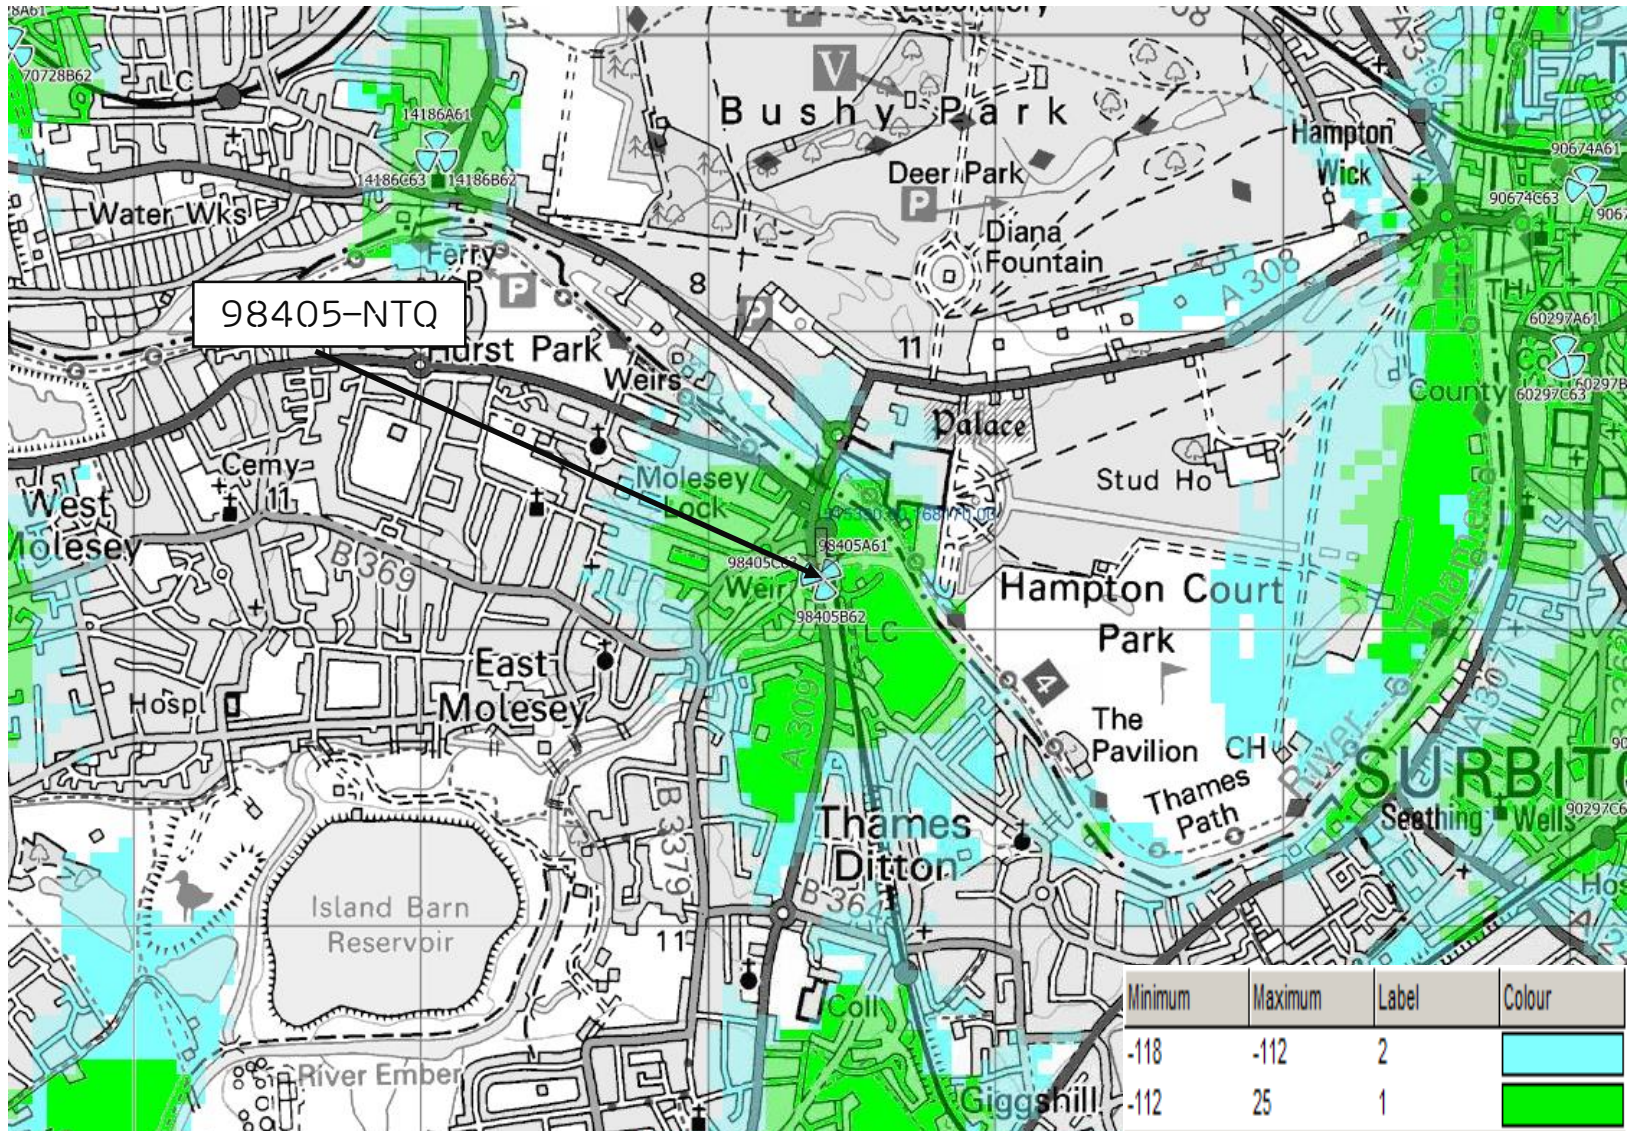

98405 WARDRAY PREMISE

3G OUTDOOR COVERAGE PLOT FROM ALL KEEP SITES EXCLUDING NTQ

98405 WARDRAY PREMISE

3G OUTDOOR COVERAGE PLOT FROM ALL KEEP SITES INCLUDING REP_96733

98405 WARDRAY PREMISE

4G INDOOR COVERAGE PLOT FROM ALL KEEP SITES INCLUDING NTQ