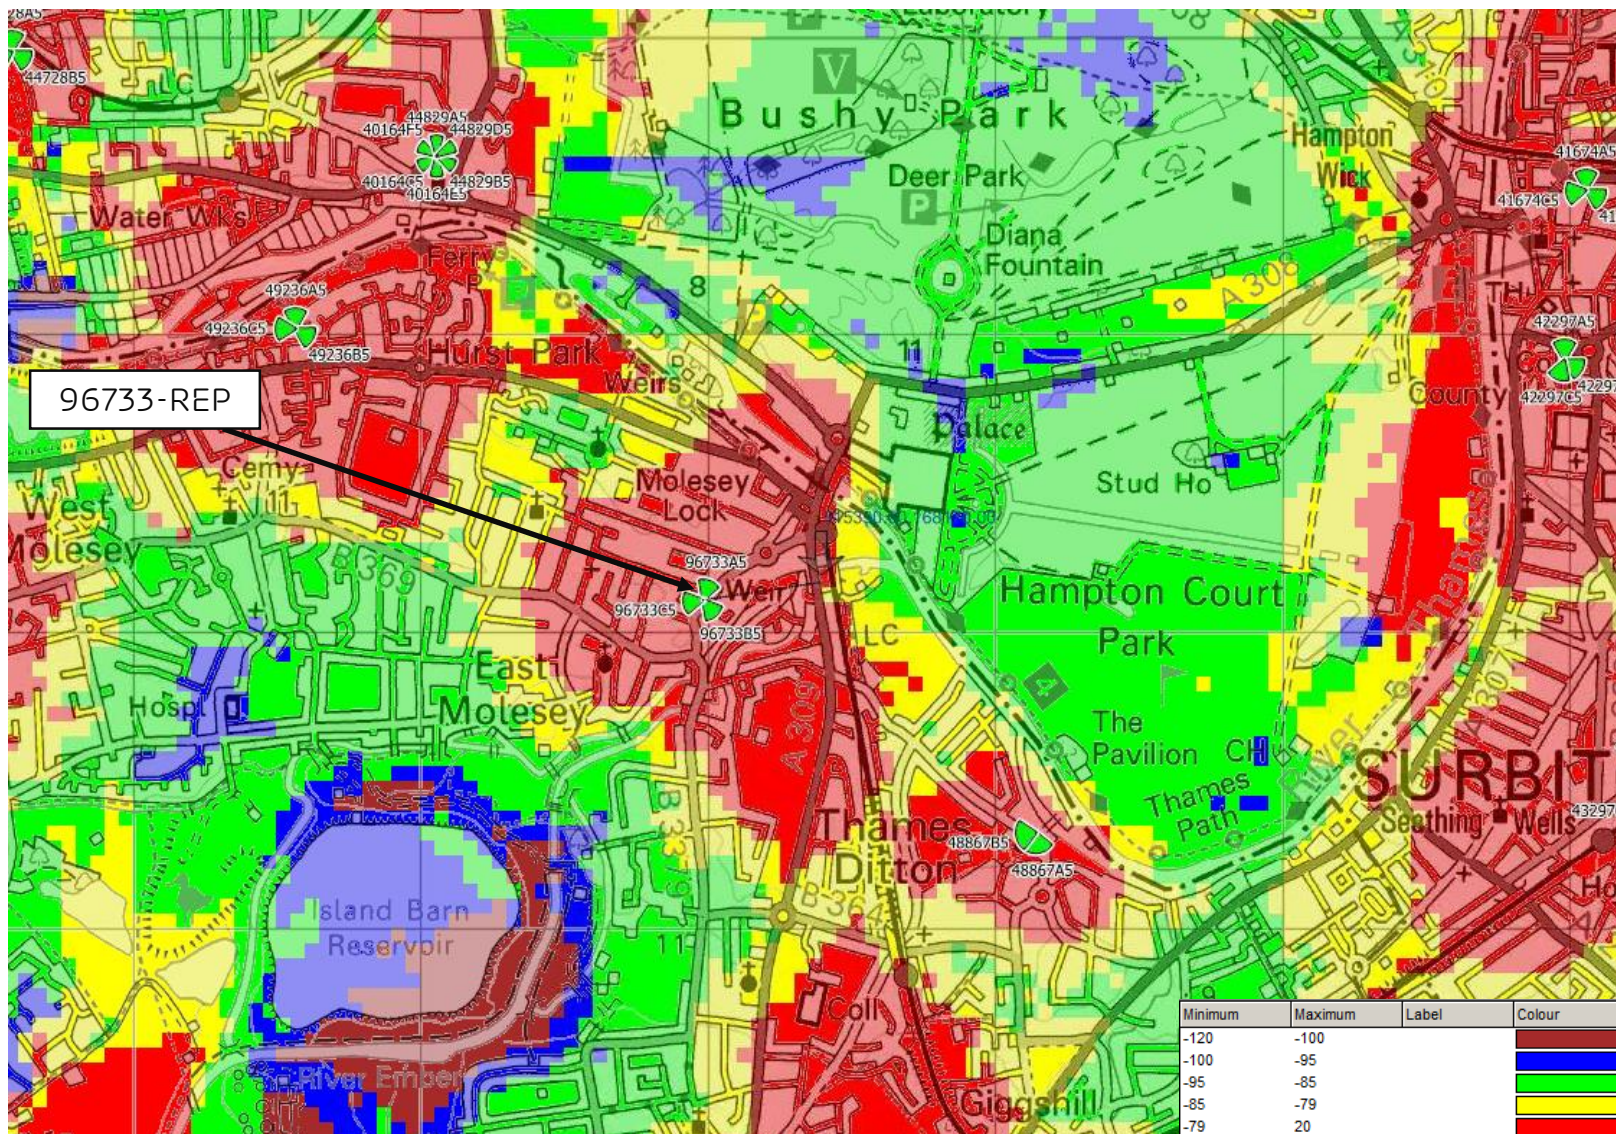

98405 WARDRAY PREMISE

3G OUTDOOR COVERAGE PLOT FROM ALL KEEP SITES INCLUDING REP_96733