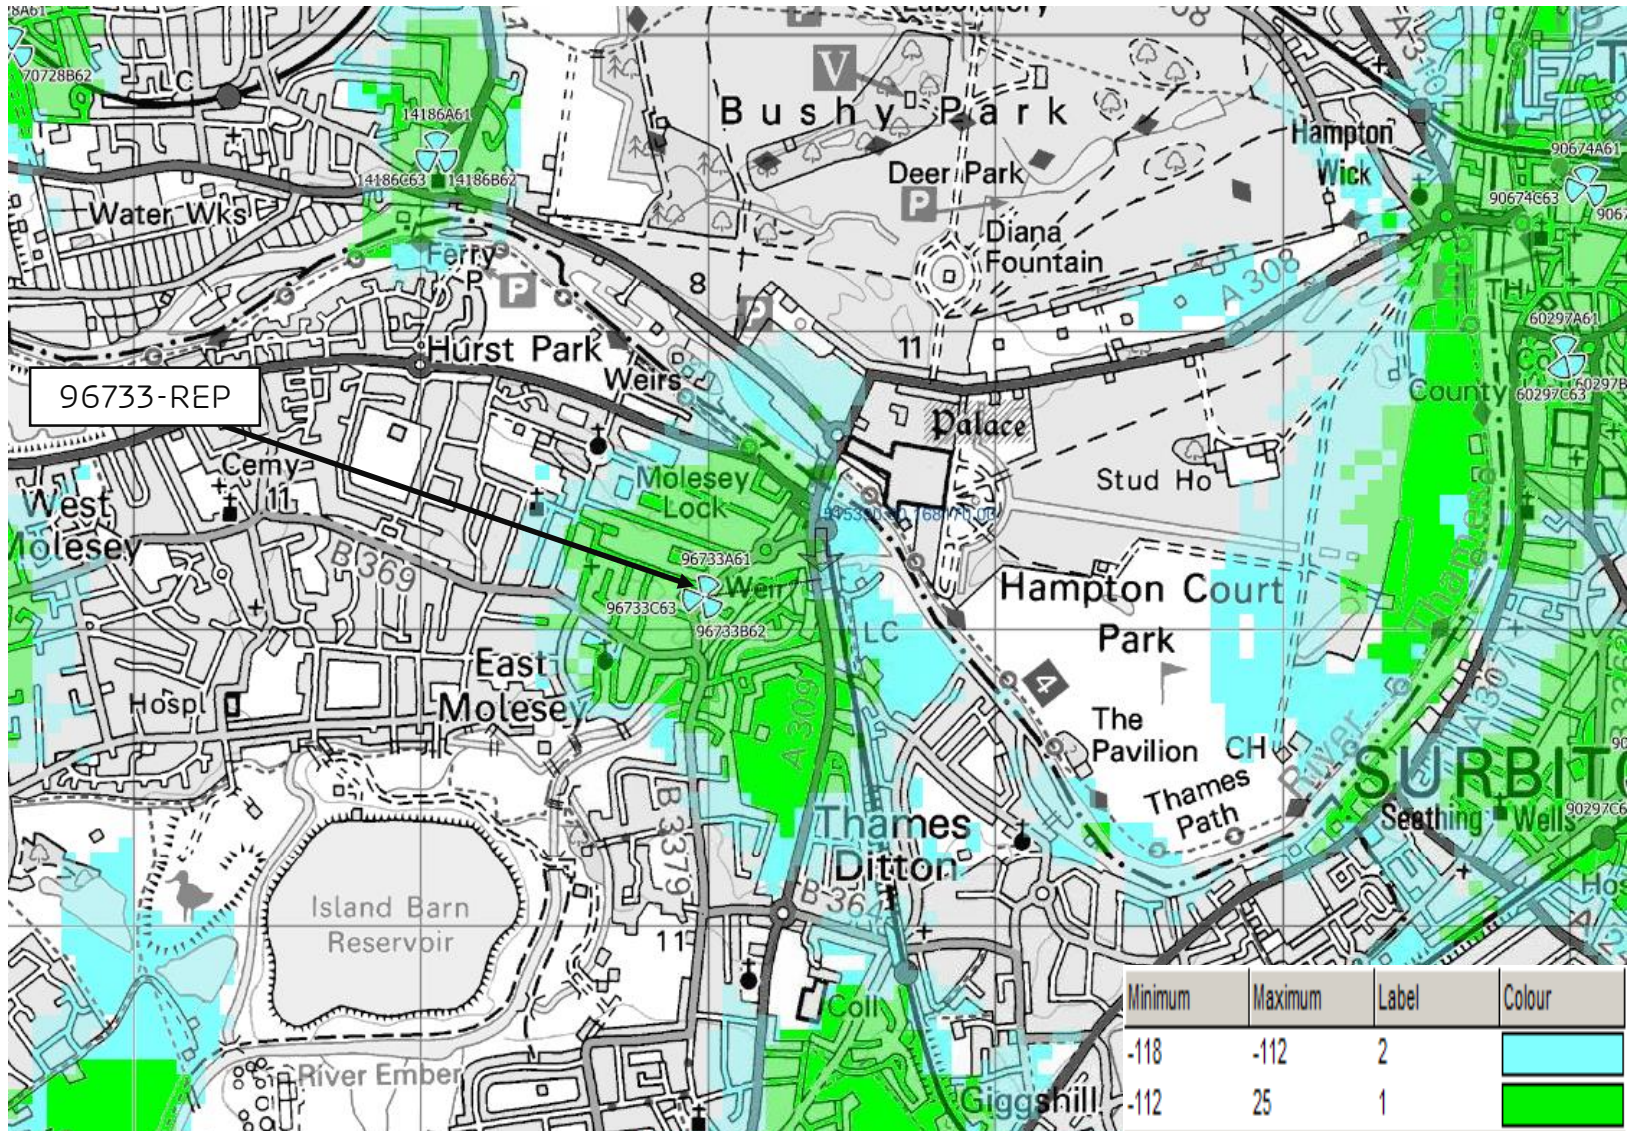

98405 WARDRAY PREMISE

4G INDOOR COVERAGE PLOT FROM ALL KEEP SITES INCLUDING REP_96733