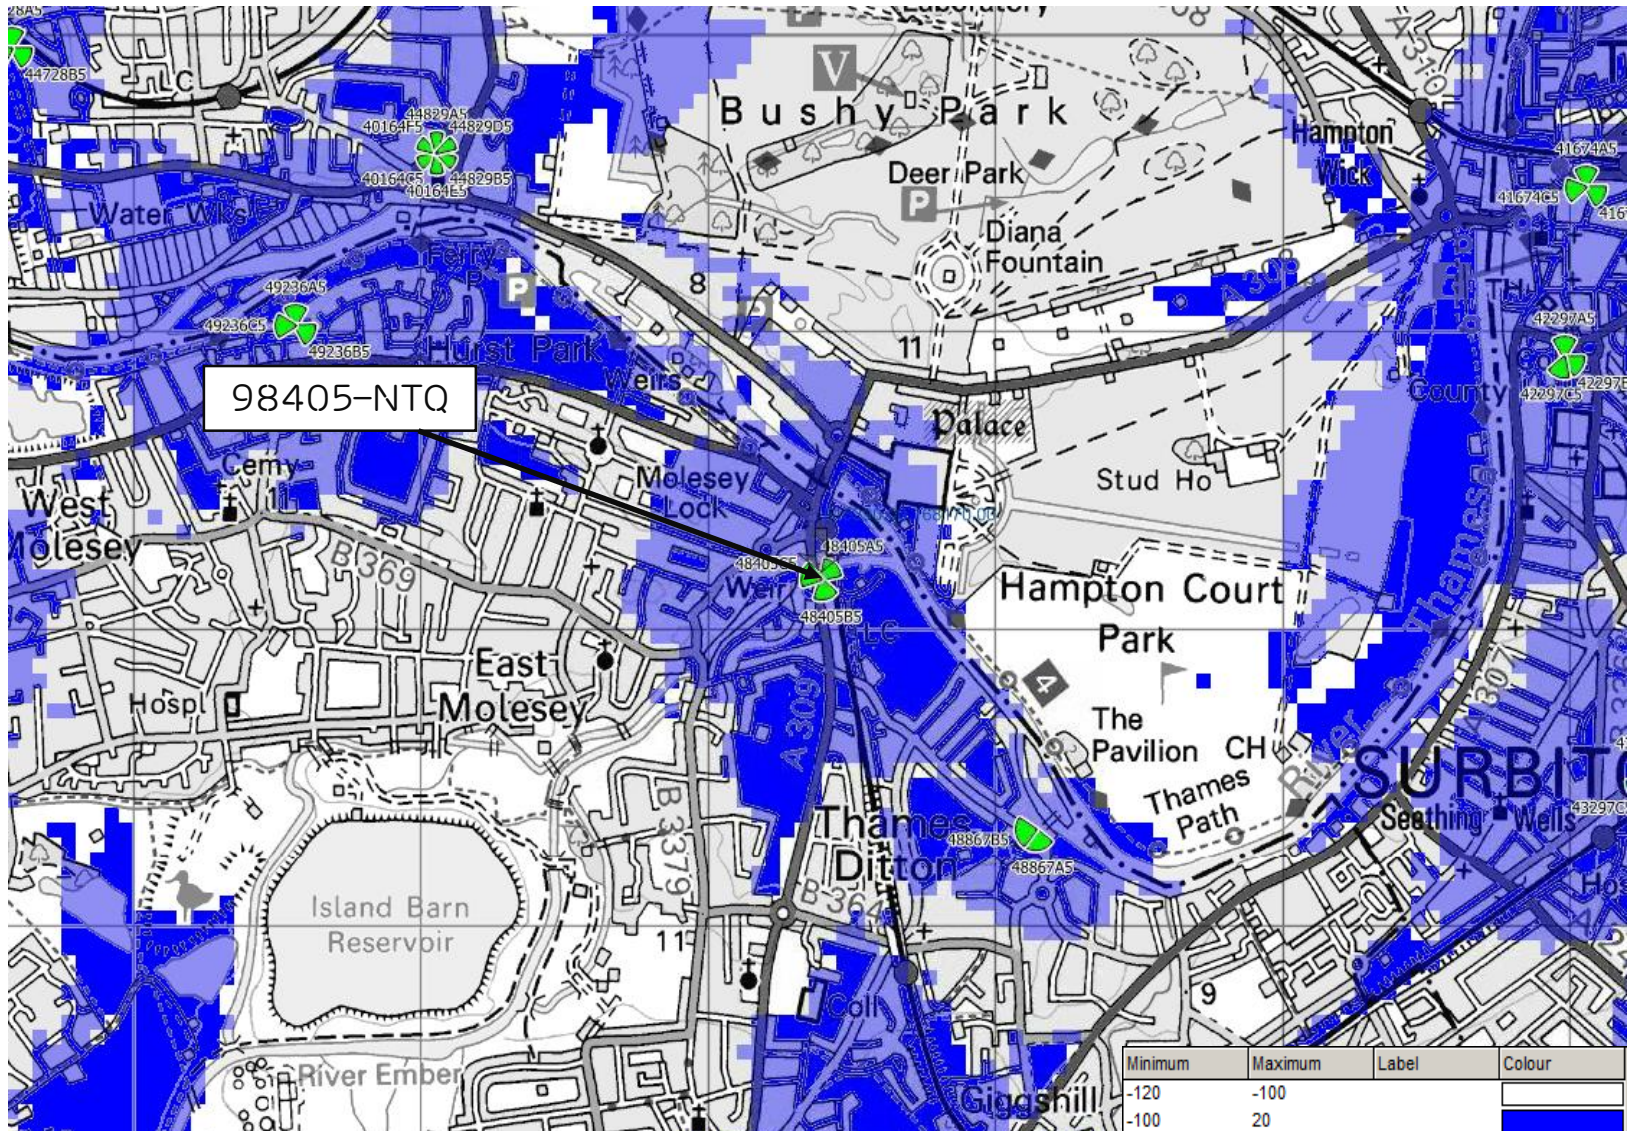

NTQ:
98405 - WARDRAY PREMISE

REP:
96733 - CORNER OF BRIDGE RD & ARNISON RD
DNS

3G&4G COVERAGE PLOTS
NTQ SITE SPECIFIC

AREA MAP

98405 WARDRAY PREMISE

3G INDOOR COVERAGE PLOT FROM ALL KEEP SITES INCLUDING NTQ

98405 WARDRAY PREMISE

3G INDOOR COVERAGE PLOT FROM ALL KEEP SITES EXCLUDING NTQ

98405 WARDRAY PREMISE

3G INDOOR COVERAGE PLOT FROM ALL KEEP SITES INCLUDING
REP_96733

98405 WARDRAY PREMISE

3G OUTDOOR COVERAGE PLOT FROM ALL KEEP SITES INCLUDING NTQ