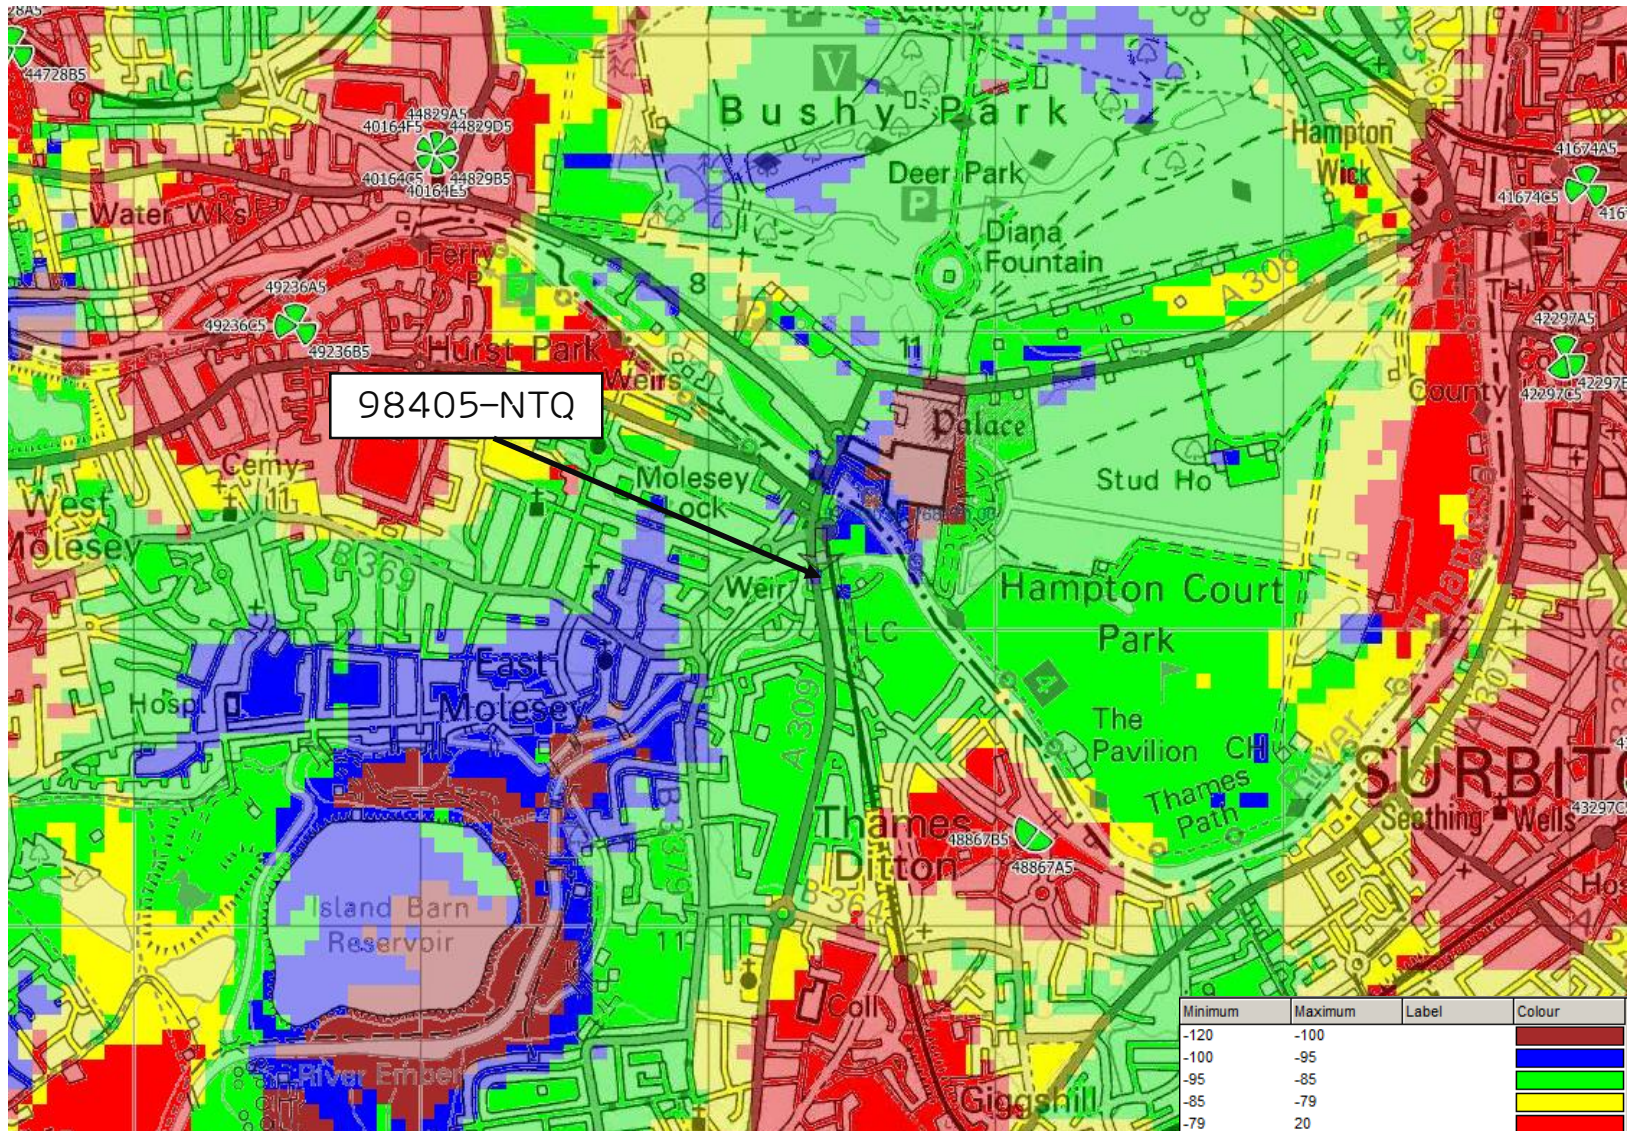

98405 WARDRAY PREMISE

3G OUTDOOR COVERAGE PLOT FROM ALL KEEP SITES EXCLUDING NTQ