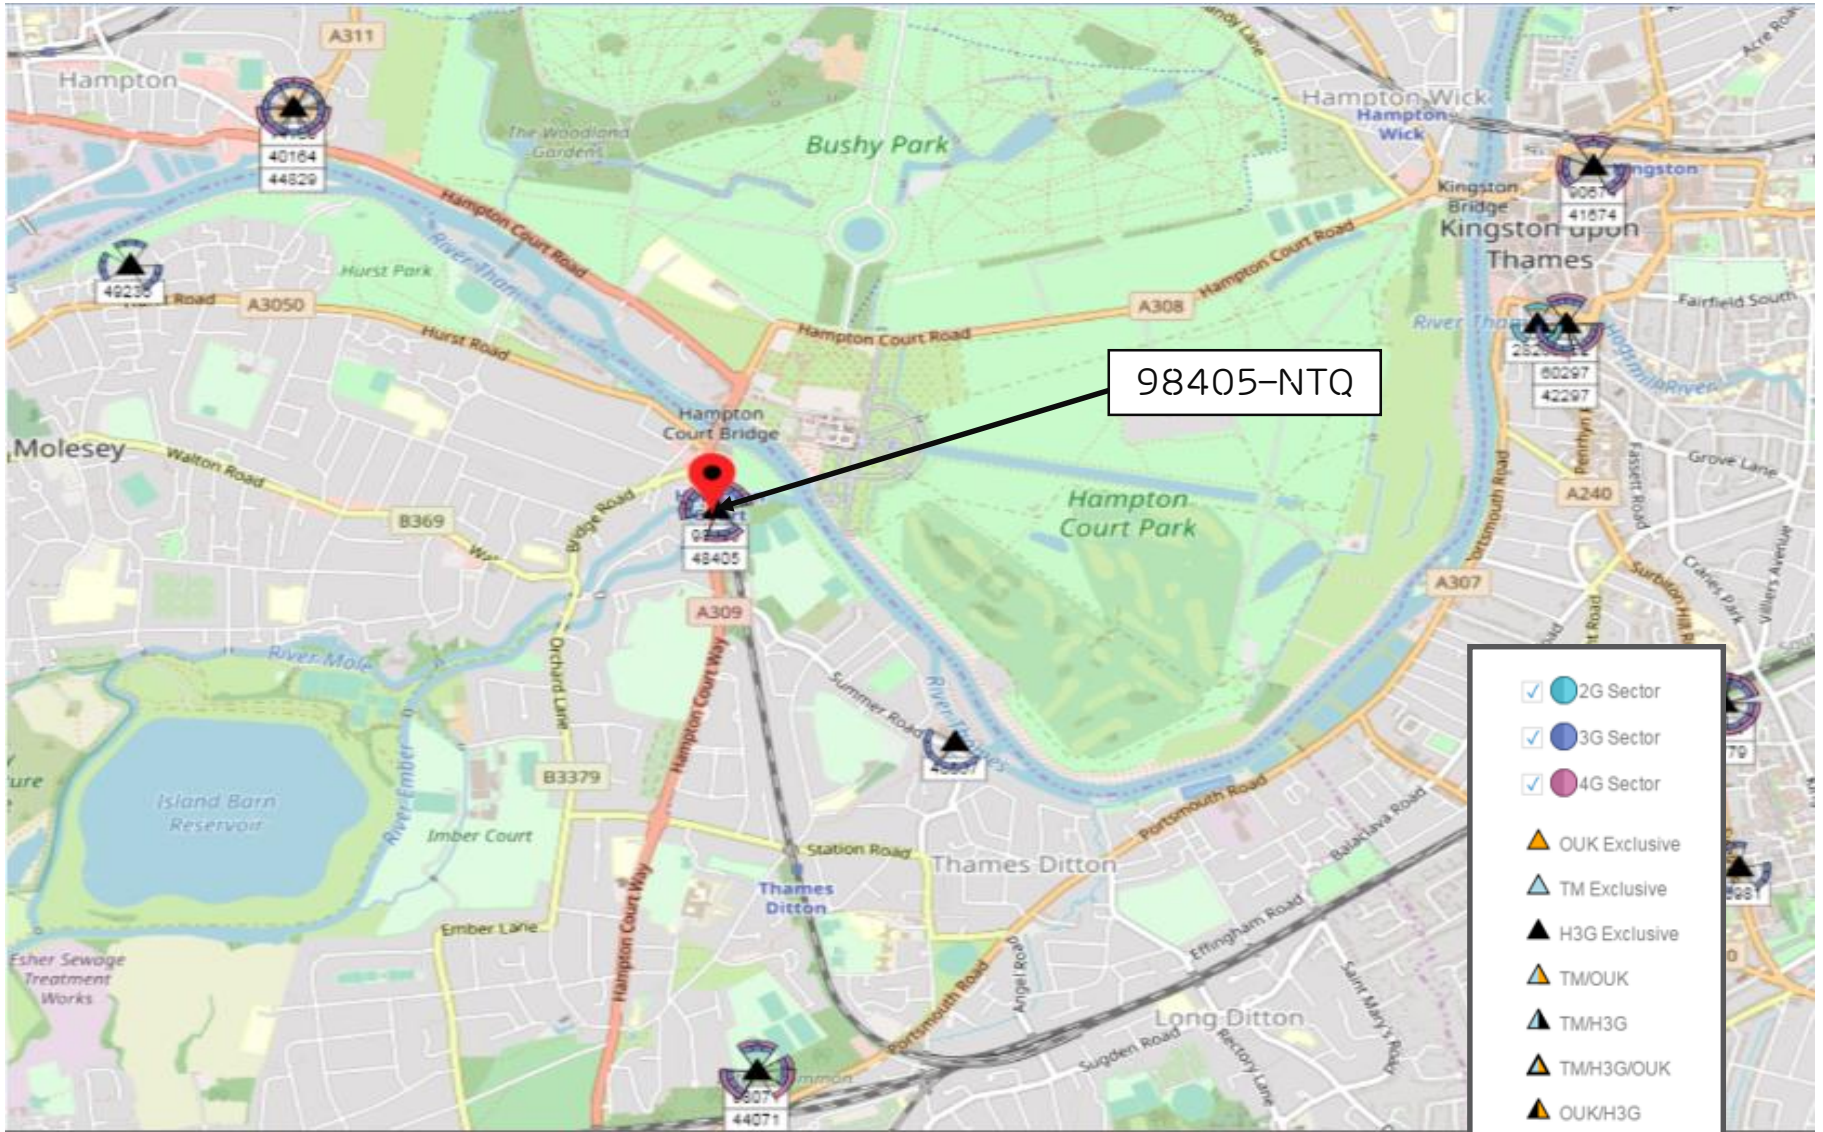

NTQ:
98405 - WARDRAY PREMISE

REP:
96733 - CORNER OF BRIDGE RD & ARNISON RD
DNS

3G&4G COVERAGE PLOTS
NTQ SITE SPECIFIC

AREA MAP

98405 WARDRAY PREMISE

3G INDOOR COVERAGE PLOT FROM ALL KEEP SITES INCLUDING NTQ