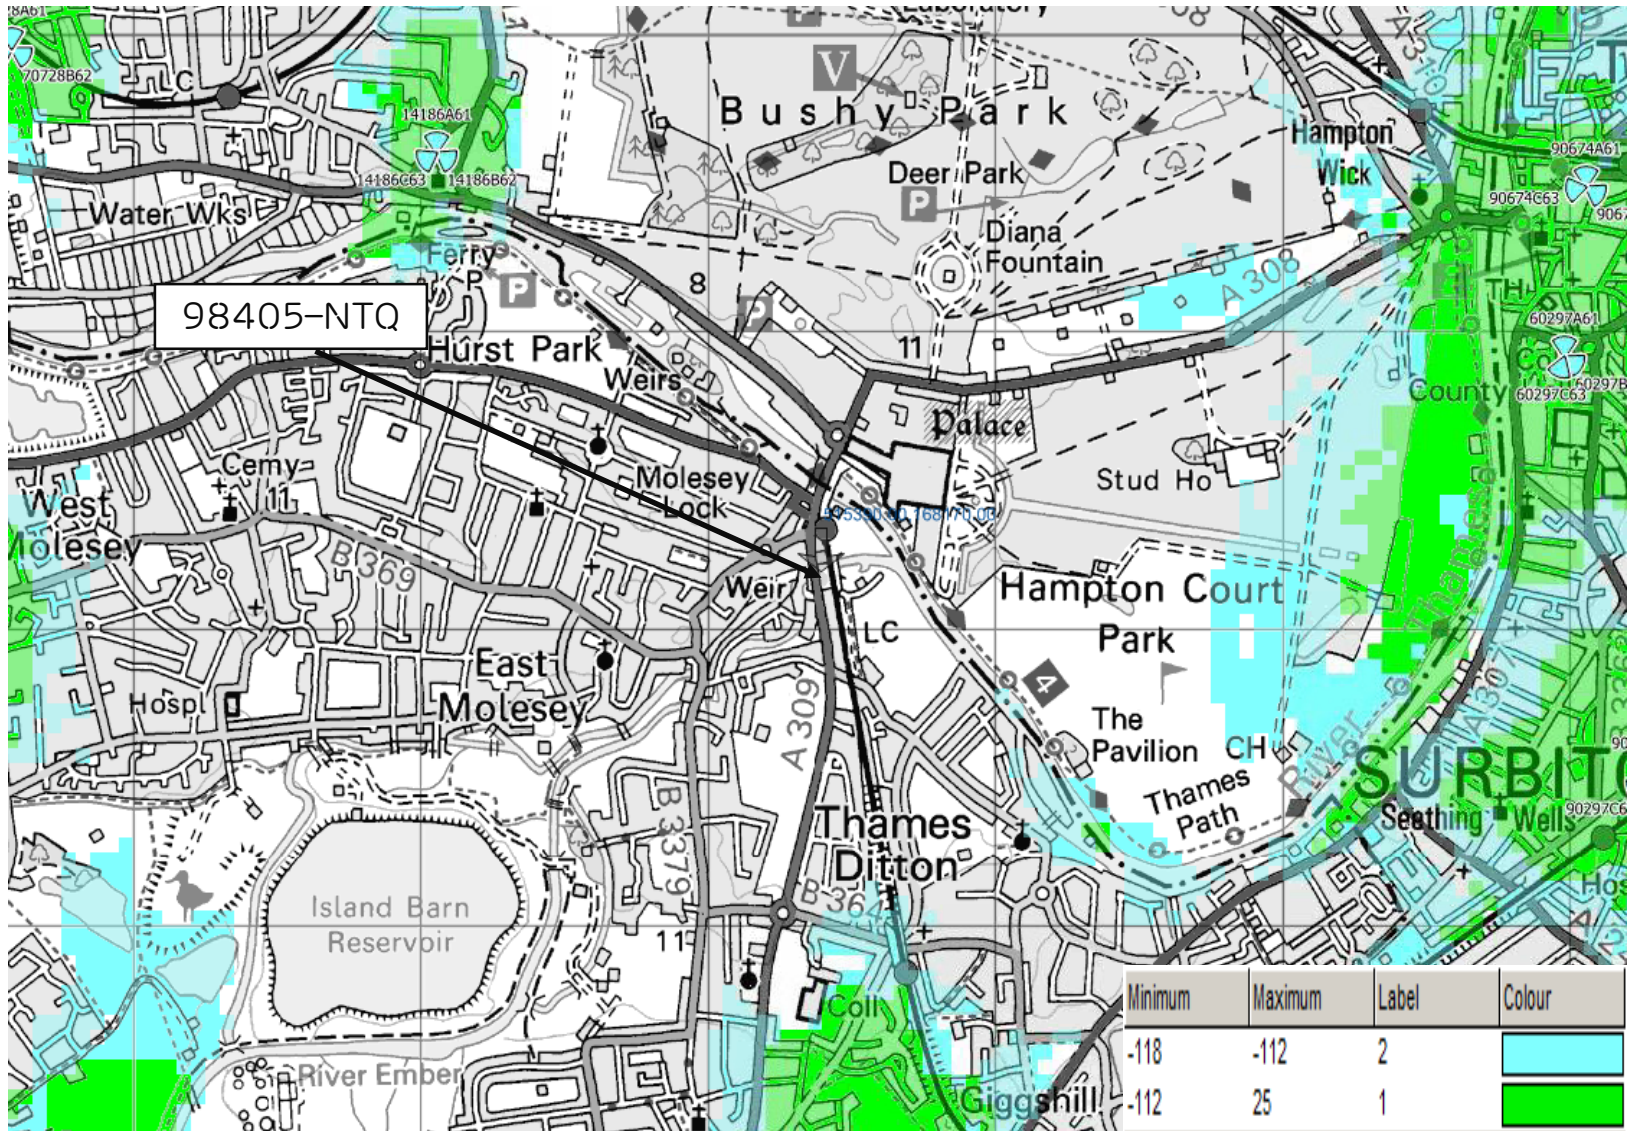

98405 WARDRAY PREMISE

4G INDOOR COVERAGE PLOT FROM ALL KEEP SITES EXCLUDING NTQ