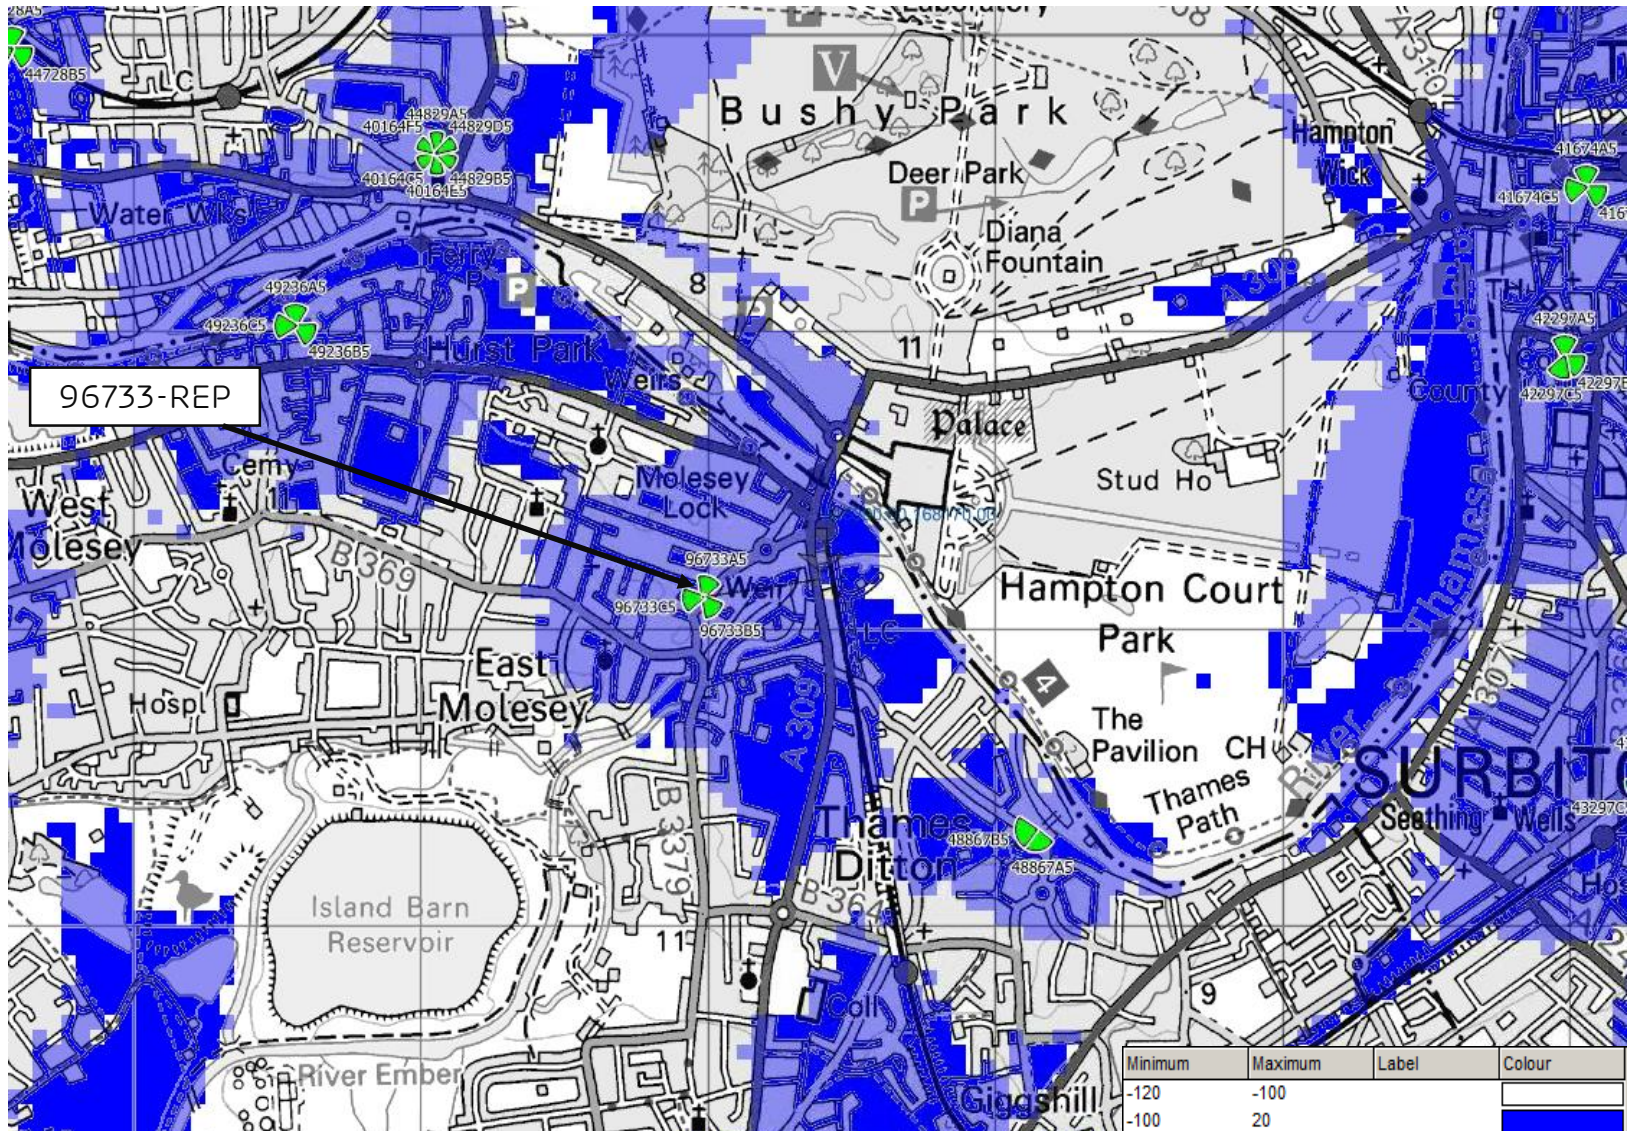

NTQ:
98405 - WARDRAY PREMISE

REP:
96733 - CORNER OF BRIDGE RD & ARNISON RD
DNS

3G&4G COVERAGE PLOTS
NTQ SITE SPECIFIC

AREA MAP

98405 WARDRAY PREMISE

3G INDOOR COVERAGE PLOT FROM ALL KEEP SITES INCLUDING NTQ

98405 WARDRAY PREMISE

3G INDOOR COVERAGE PLOT FROM ALL KEEP SITES EXCLUDING NTQ

98405 WARDRAY PREMISE

3G INDOOR COVERAGE PLOT FROM ALL KEEP SITES INCLUDING
REP_96733

98405 WARDRAY PREMISE

3G OUTDOOR COVERAGE PLOT FROM ALL KEEP SITES INCLUDING NTQ