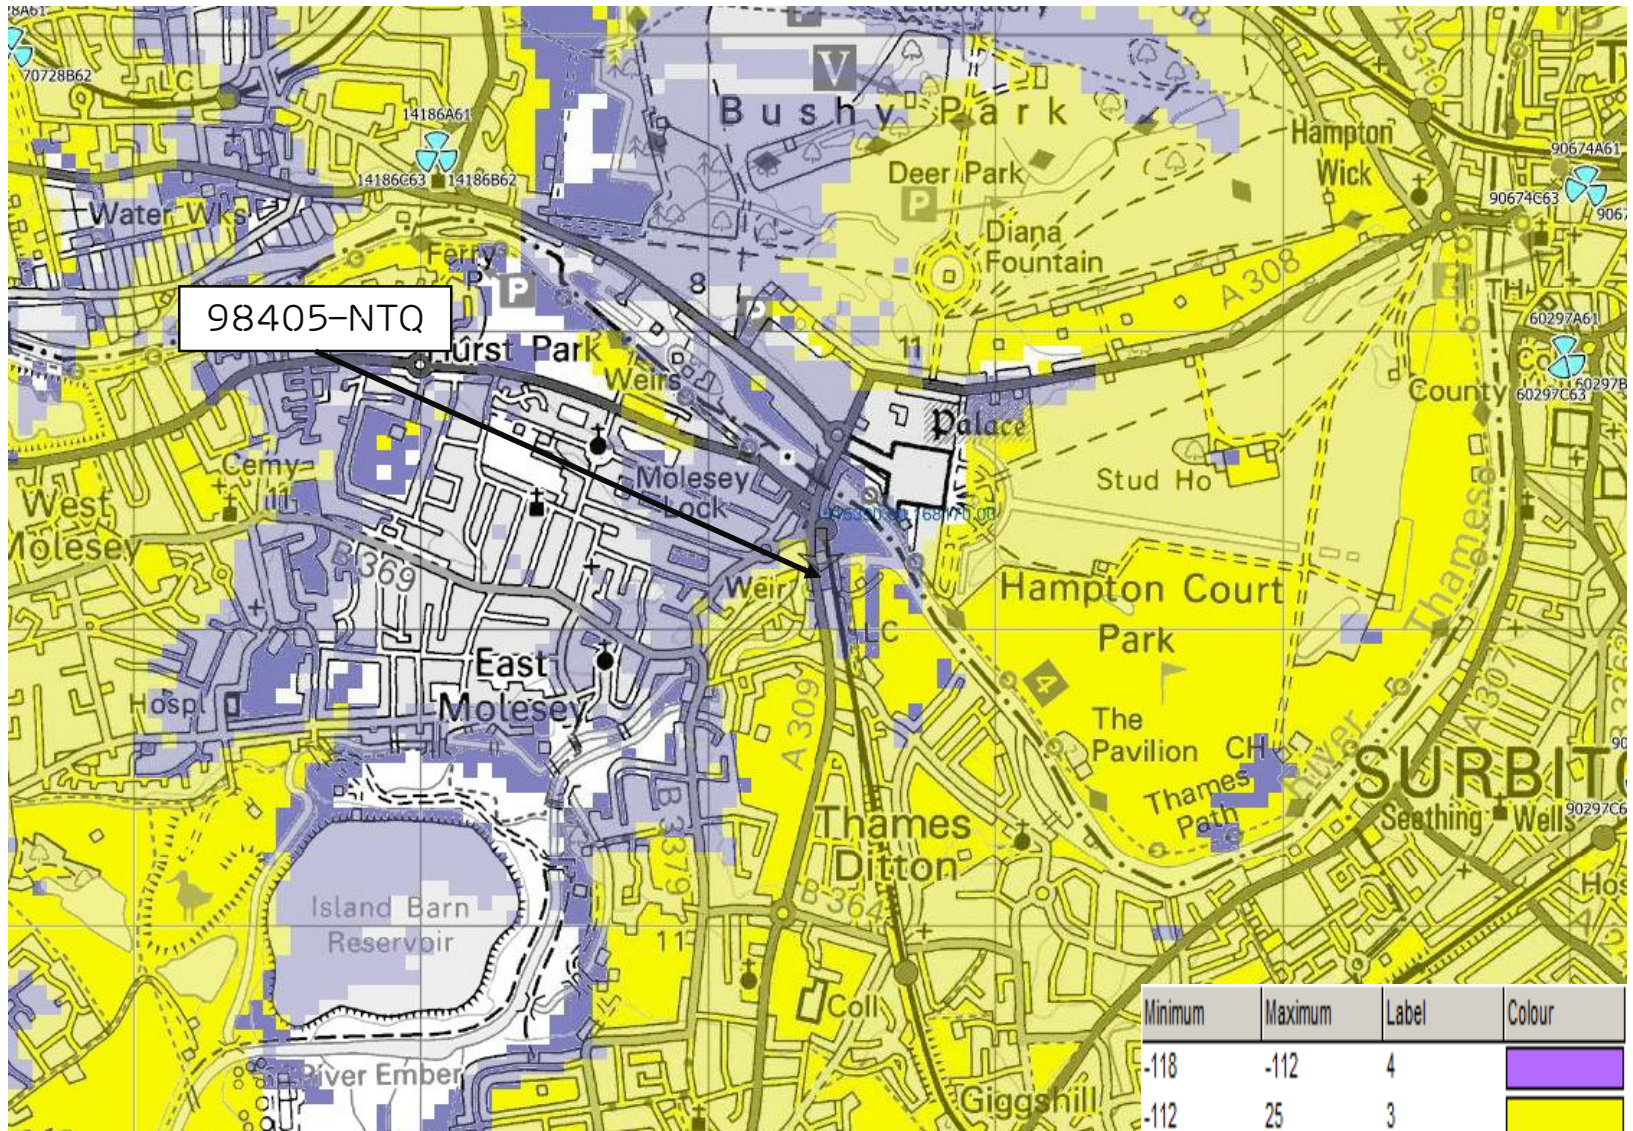

98405 WARDRAY PREMISE

4G INDOOR COVERAGE PLOT FROM ALL KEEP SITES EXCLUDING NTQ

98405 WARDRAY PREMISE

4G INDOOR COVERAGE PLOT FROM ALL KEEP SITES INCLUDING REP_96733

98405 WARDRAY PREMISE

4G OUTDOOR COVERAGE PLOT FROM ALL KEEP SITES INCLUDING NTQ

98405 WARDRAY PREMISE

4G OUTDOOR COVERAGE PLOT FROM ALL KEEP SITES EXCLUDING NTQ

98405 WARDRAY PREMISE

4G OUTDOOR COVERAGE PLOT FROM ALL KEEP SITES INCLUDING REP_96733

ERICSSON