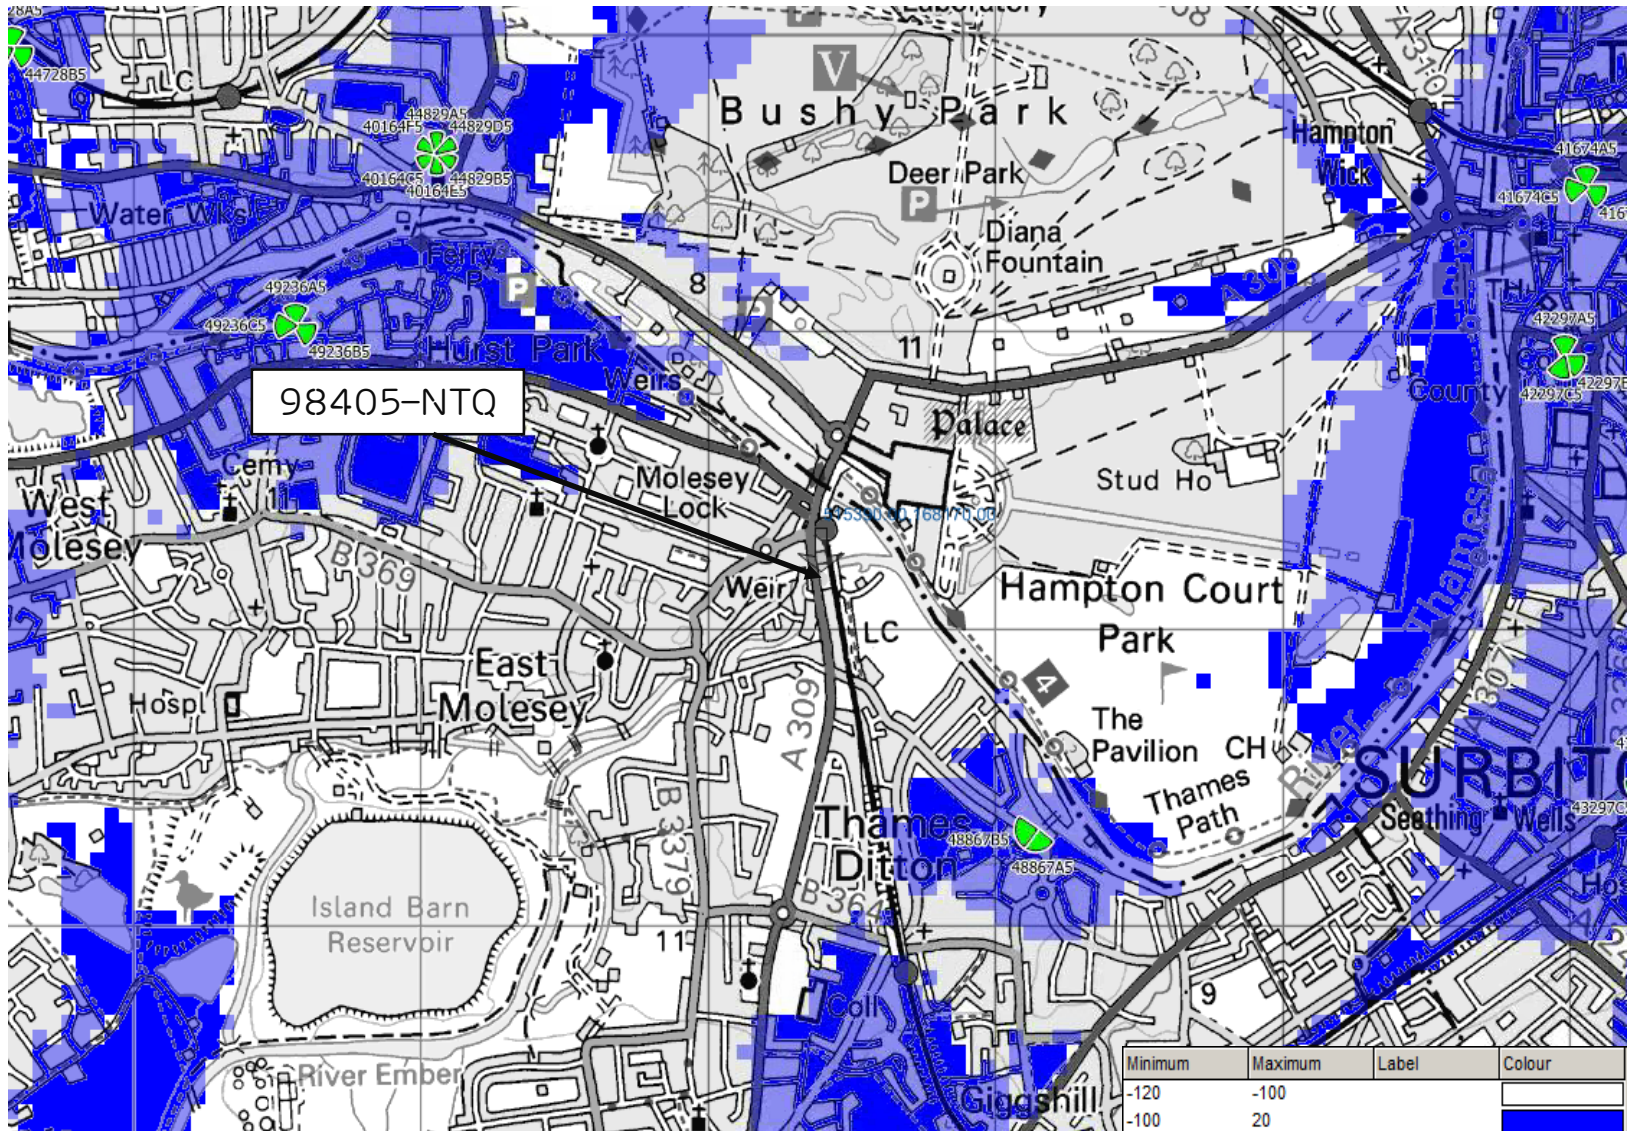

NTQ:
98405 - WARDRAY PREMISE

REP:
96733 - CORNER OF BRIDGE RD & ARNISON RD
DNS

3G&4G COVERAGE PLOTS
NTQ SITE SPECIFIC

AREA MAP

98405 WARDRAY PREMISE

3G INDOOR COVERAGE PLOT FROM ALL KEEP SITES INCLUDING NTQ

98405 WARDRAY PREMISE

3G INDOOR COVERAGE PLOT FROM ALL KEEP SITES EXCLUDING NTQ

98405 WARDRAY PREMISE

3G INDOOR COVERAGE PLOT FROM ALL KEEP SITES INCLUDING
REP_96733

98405 WARDRAY PREMISE

3G OUTDOOR COVERAGE PLOT FROM ALL KEEP SITES INCLUDING NTQ