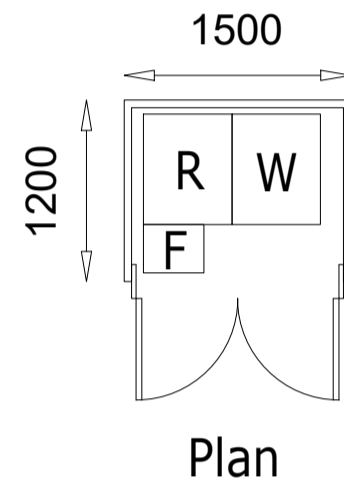

Rev.	Date	Detail

Cycle Stores

Timber shed/cycle store

Bin Stores

Timber bin stores

Example image

		The Long Barn, Cobham Park Road, Downside, Cobham, Surrey KT11 3NE tel: 07720 263223 email: planning@iconicad.com			
Client Wyrngate		Project Title 12 Claygate Lane Hinchley Wood Esher, Surrey KT10 0AQ		Drawing Title Car Ports & Stores	
Dwg No.	2023	P	629	010	Scale 1:50 at A1
Date	Sept 2023	Drawn	Andrew Long		