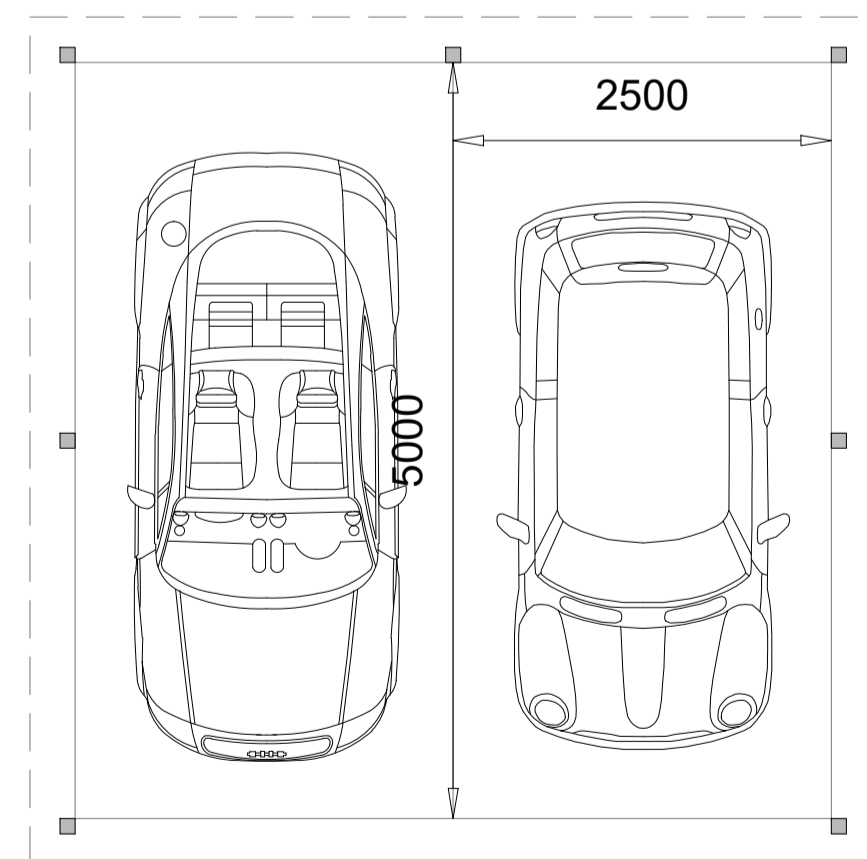

Rev.	Date	Detail

Cycle Stores

Timber shed/cycle store

Bin Stores

Timber bin stores

Example image

		The Long Barn, Cobham Park Road, Downside, Cobham, Surrey KT11 3NE tel: 07720 263223 email: planning@iconicad.com			
Client Wyrngate		Project Title 12 Claygate Lane Hinchley Wood Esher, Surrey KT10 0AQ		Drawing Title Car Ports & Stores	
Dwg No.	2023	P	629	010	Scale 1:50 at A1
Date	Sept 2023	Drawn	Andrew Long		