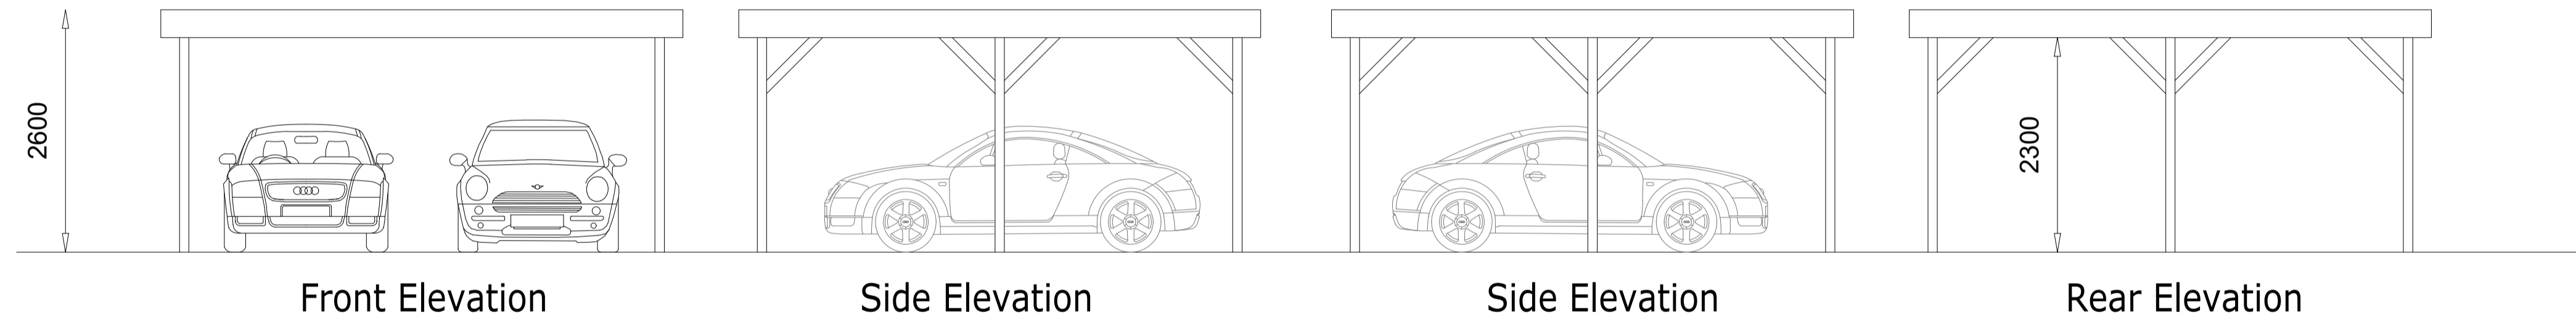

Rev.	Date	Detail

Cycle Stores

Timber shed/cycle store

Bin Stores

Timber bin stores

Example image

		The Long Barn, Cobham Park Road, Downside, Cobham, Surrey KT11 3NE tel: 07720 263223 email: planning@iconicad.com			
Client Wyrngate		Project Title 12 Claygate Lane Hinchley Wood Esher, Surrey KT10 0AQ		Drawing Title Car Ports & Stores	
Dwg No.	2023	P	629	010	Scale 1:50 at A1
Date	Sept 2023	Drawn	Andrew Long		