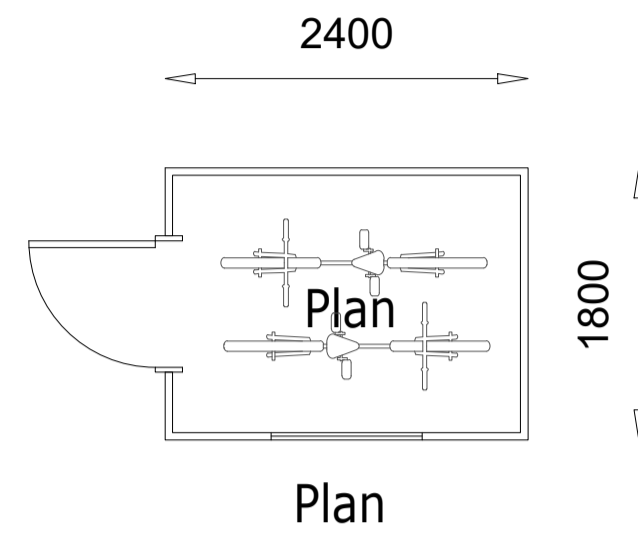

Rev.	Date	Detail

Cycle Stores

Timber shed/cycle store

Bin Stores

Timber bin stores

Example image

		The Long Barn, Cobham Park Road, Downside, Cobham, Surrey KT11 3NE tel: 07720 263223 email: planning@iconicad.com			
Client Wyrngate		Project Title 12 Claygate Lane Hinchley Wood Esher, Surrey KT10 0AQ		Drawing Title Car Ports & Stores	
Dwg No.	2023	P	629	010	Scale 1:50 at A1
Date	Sept 2023	Drawn	Andrew Long		