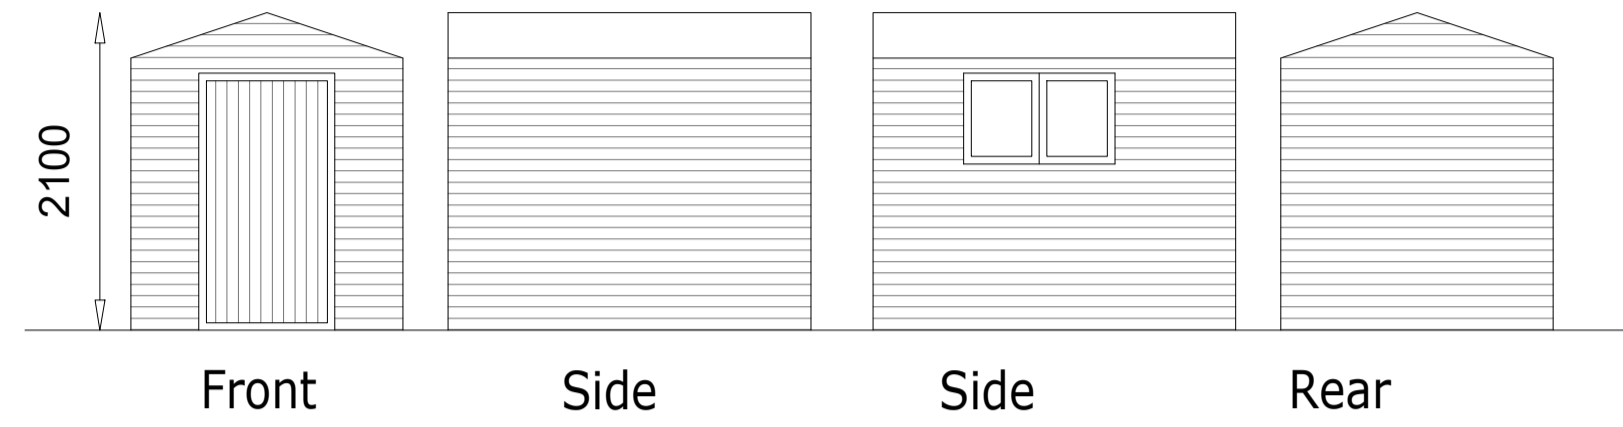

Rev.	Date	Detail

Cycle Stores

Timber shed/cycle store

Bin Stores

Timber bin stores

Example image

		The Long Barn, Cobham Park Road, Downside, Cobham, Surrey KT11 3NE tel: 07720 263223 email: planning@iconicad.com			
Client Wyrngate		Project Title 12 Claygate Lane Hinchley Wood Esher, Surrey KT10 0AQ		Drawing Title Car Ports & Stores	
Dwg No.	2023	P	629	010	Scale 1:50 at A1
Date	Sept 2023	Drawn	Andrew Long		