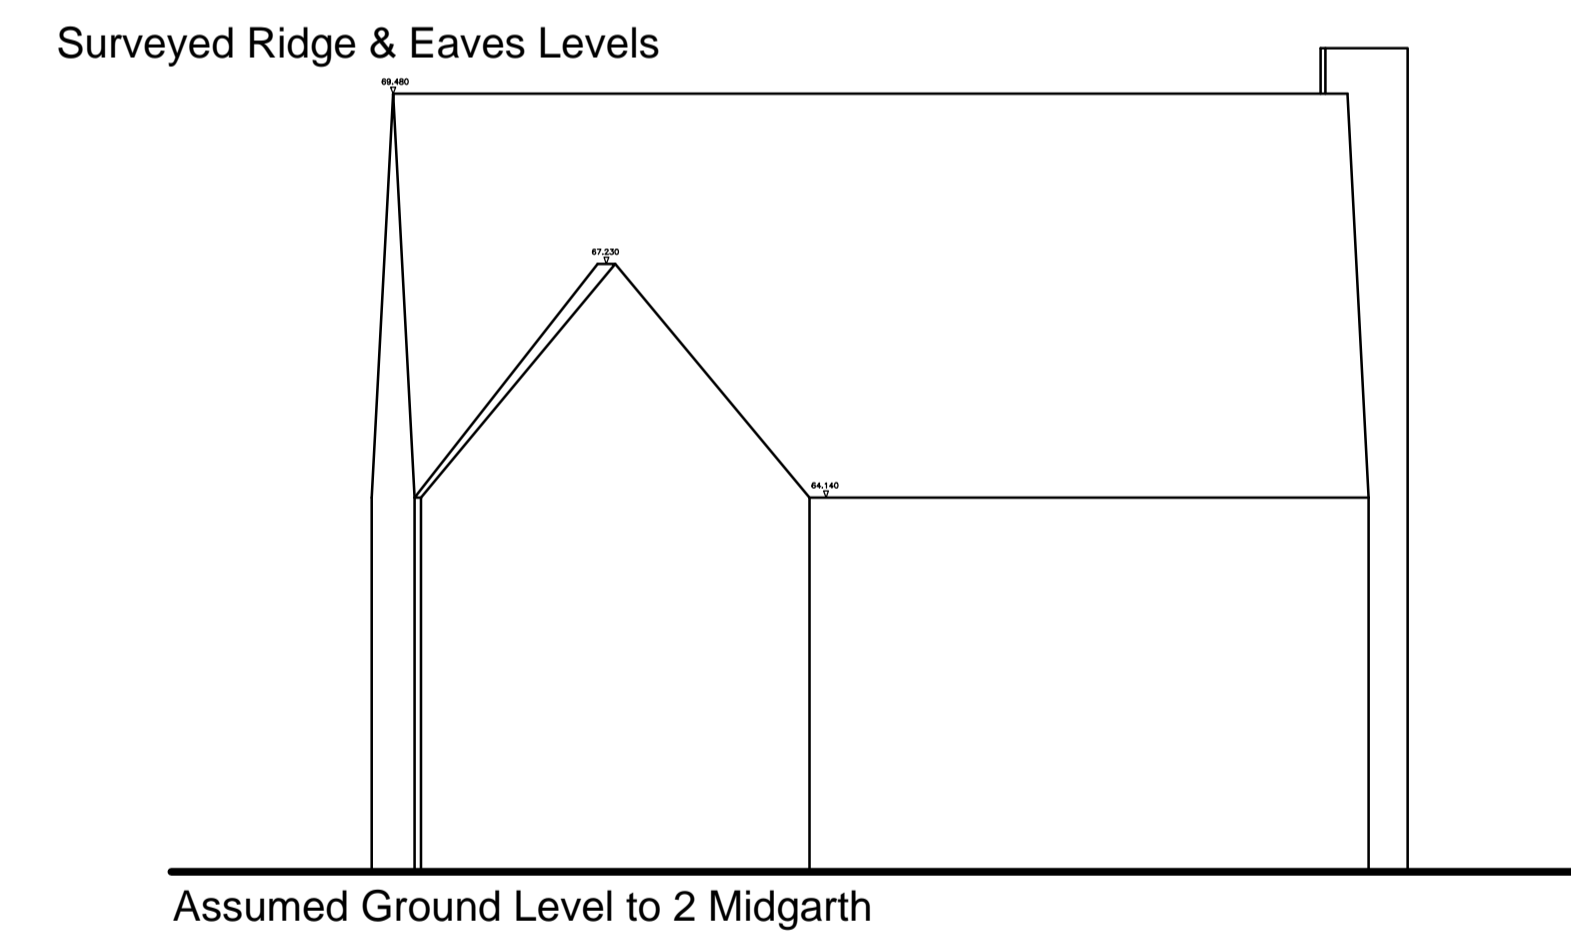

BOYCE THORNTON

THE OLD POST OFFICE

BRAESIDE HOUSE

HEATH BUILDINGS

PROPOSED STREET VIEW SECTION SHOWING NEIGHBOURING PROPERTIES

HEATH BUILDINGS

PROPOSED CROSS SECTION SHOWING NEIGHBOURING PROPERTIES

1 MIDGARTH CLOSE

Surveyed Ground Level

2 MIDGARTH CLOSE

Assumed Ground Level to 2 Midgarth

Revision Date

Project  
**Heath Buildings,  
 High Street,  
 Oxshott,  
 Surrey.**  
 Title  
**Site Cross Sections  
 (Showing Levels of Neighbouring  
 Properties)**

Scale Drwg No Date  
 1:200@A1 HBL/08F Dec 2023