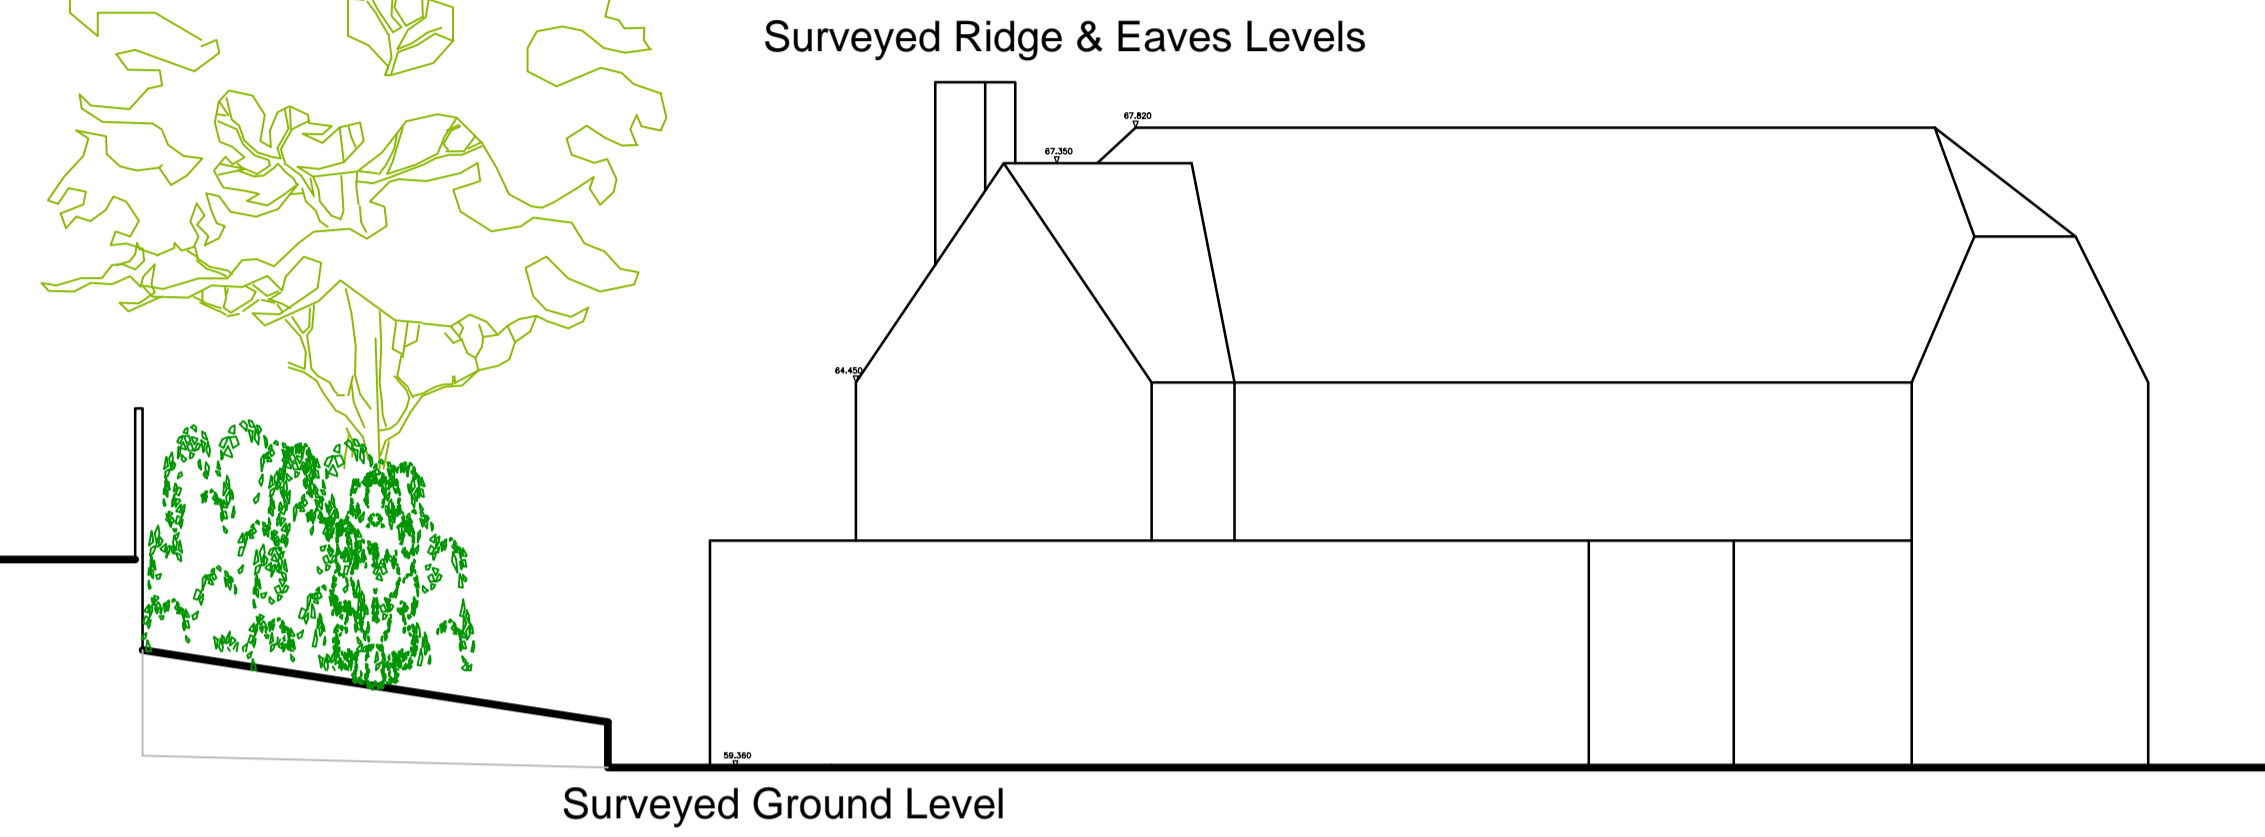

BOYCE THORNTON

THE OLD POST OFFICE

BRAESIDE HOUSE

HEATH BUILDINGS

PROPOSED STREET VIEW SECTION SHOWING NEIGHBOURING PROPERTIES

HEATH BUILDINGS

PROPOSED CROSS SECTION SHOWING NEIGHBOURING PROPERTIES

1 MIDGARTH CLOSE

Surveyed Ground Level

2 MIDGARTH CLOSE

Assumed Ground Level to 2 Midgarth

Revision Date

Project  
**Heath Buildings,  
 High Street,  
 Oxshott,  
 Surrey.**  
 Title  
**Site Cross Sections  
 (Showing Levels of Neighbouring  
 Properties)**

Scale Drwg No Date  
 1:200@A1 HBL/08F Dec 2023