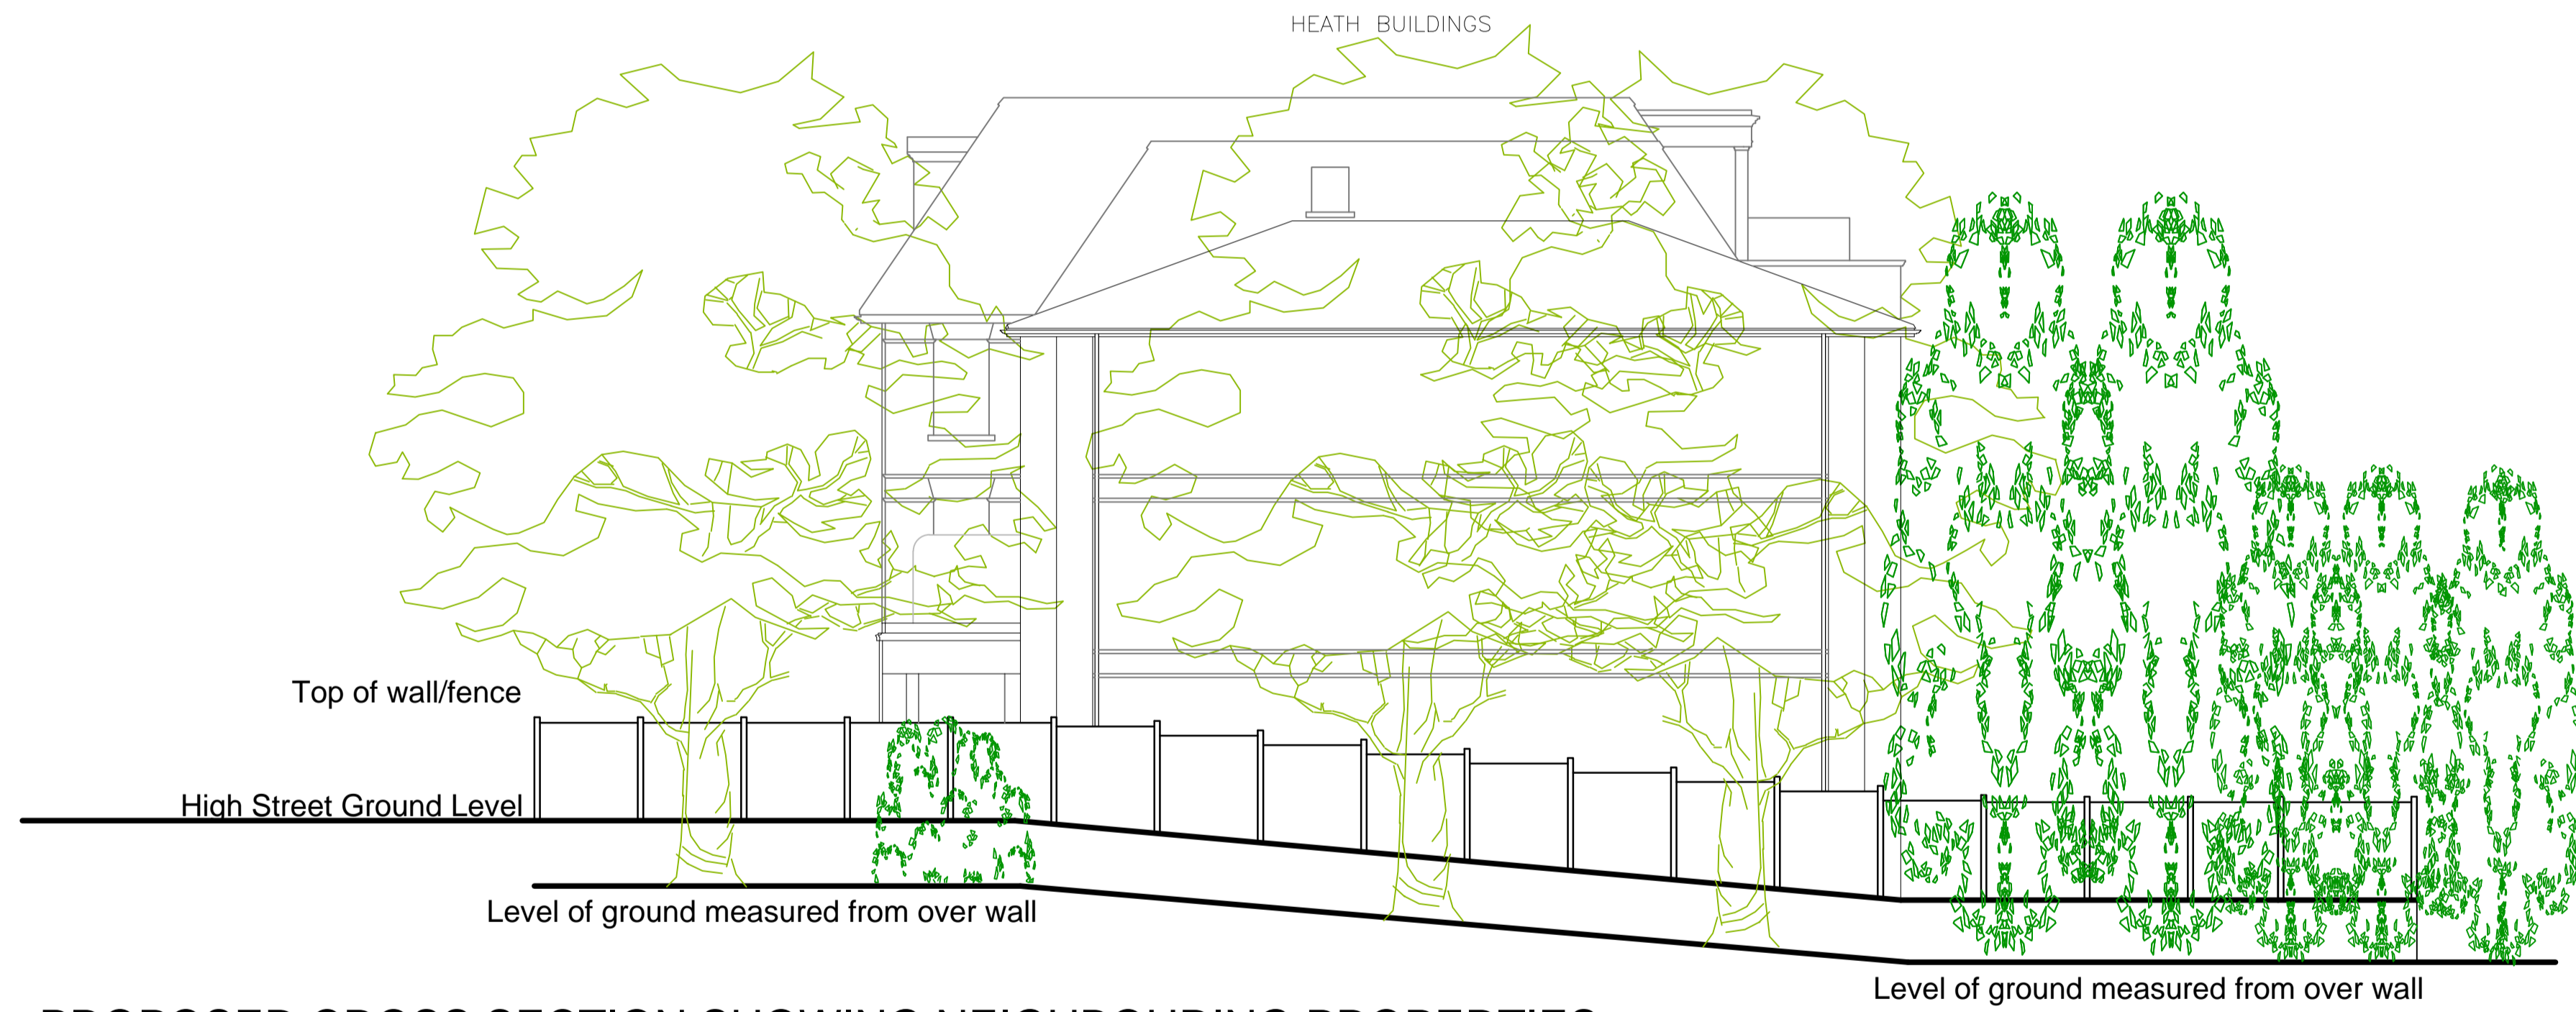

BOYCE THORNTON

THE OLD POST OFFICE

BRAESIDE HOUSE

HEATH BUILDINGS

PROPOSED STREET VIEW SECTION SHOWING NEIGHBOURING PROPERTIES

HEATH BUILDINGS

PROPOSED CROSS SECTION SHOWING NEIGHBOURING PROPERTIES

1 MIDGARTH CLOSE

Surveyed Ground Level

2 MIDGARTH CLOSE

Assumed Ground Level to 2 Midgarth

Revision Date

Project  
**Heath Buildings,  
 High Street,  
 Oxshott,  
 Surrey.**  
 Title  
**Site Cross Sections  
 (Showing Levels of Neighbouring  
 Properties)**

Scale Drwg No Date  
 1:200@A1 HBL/08F Dec 2023