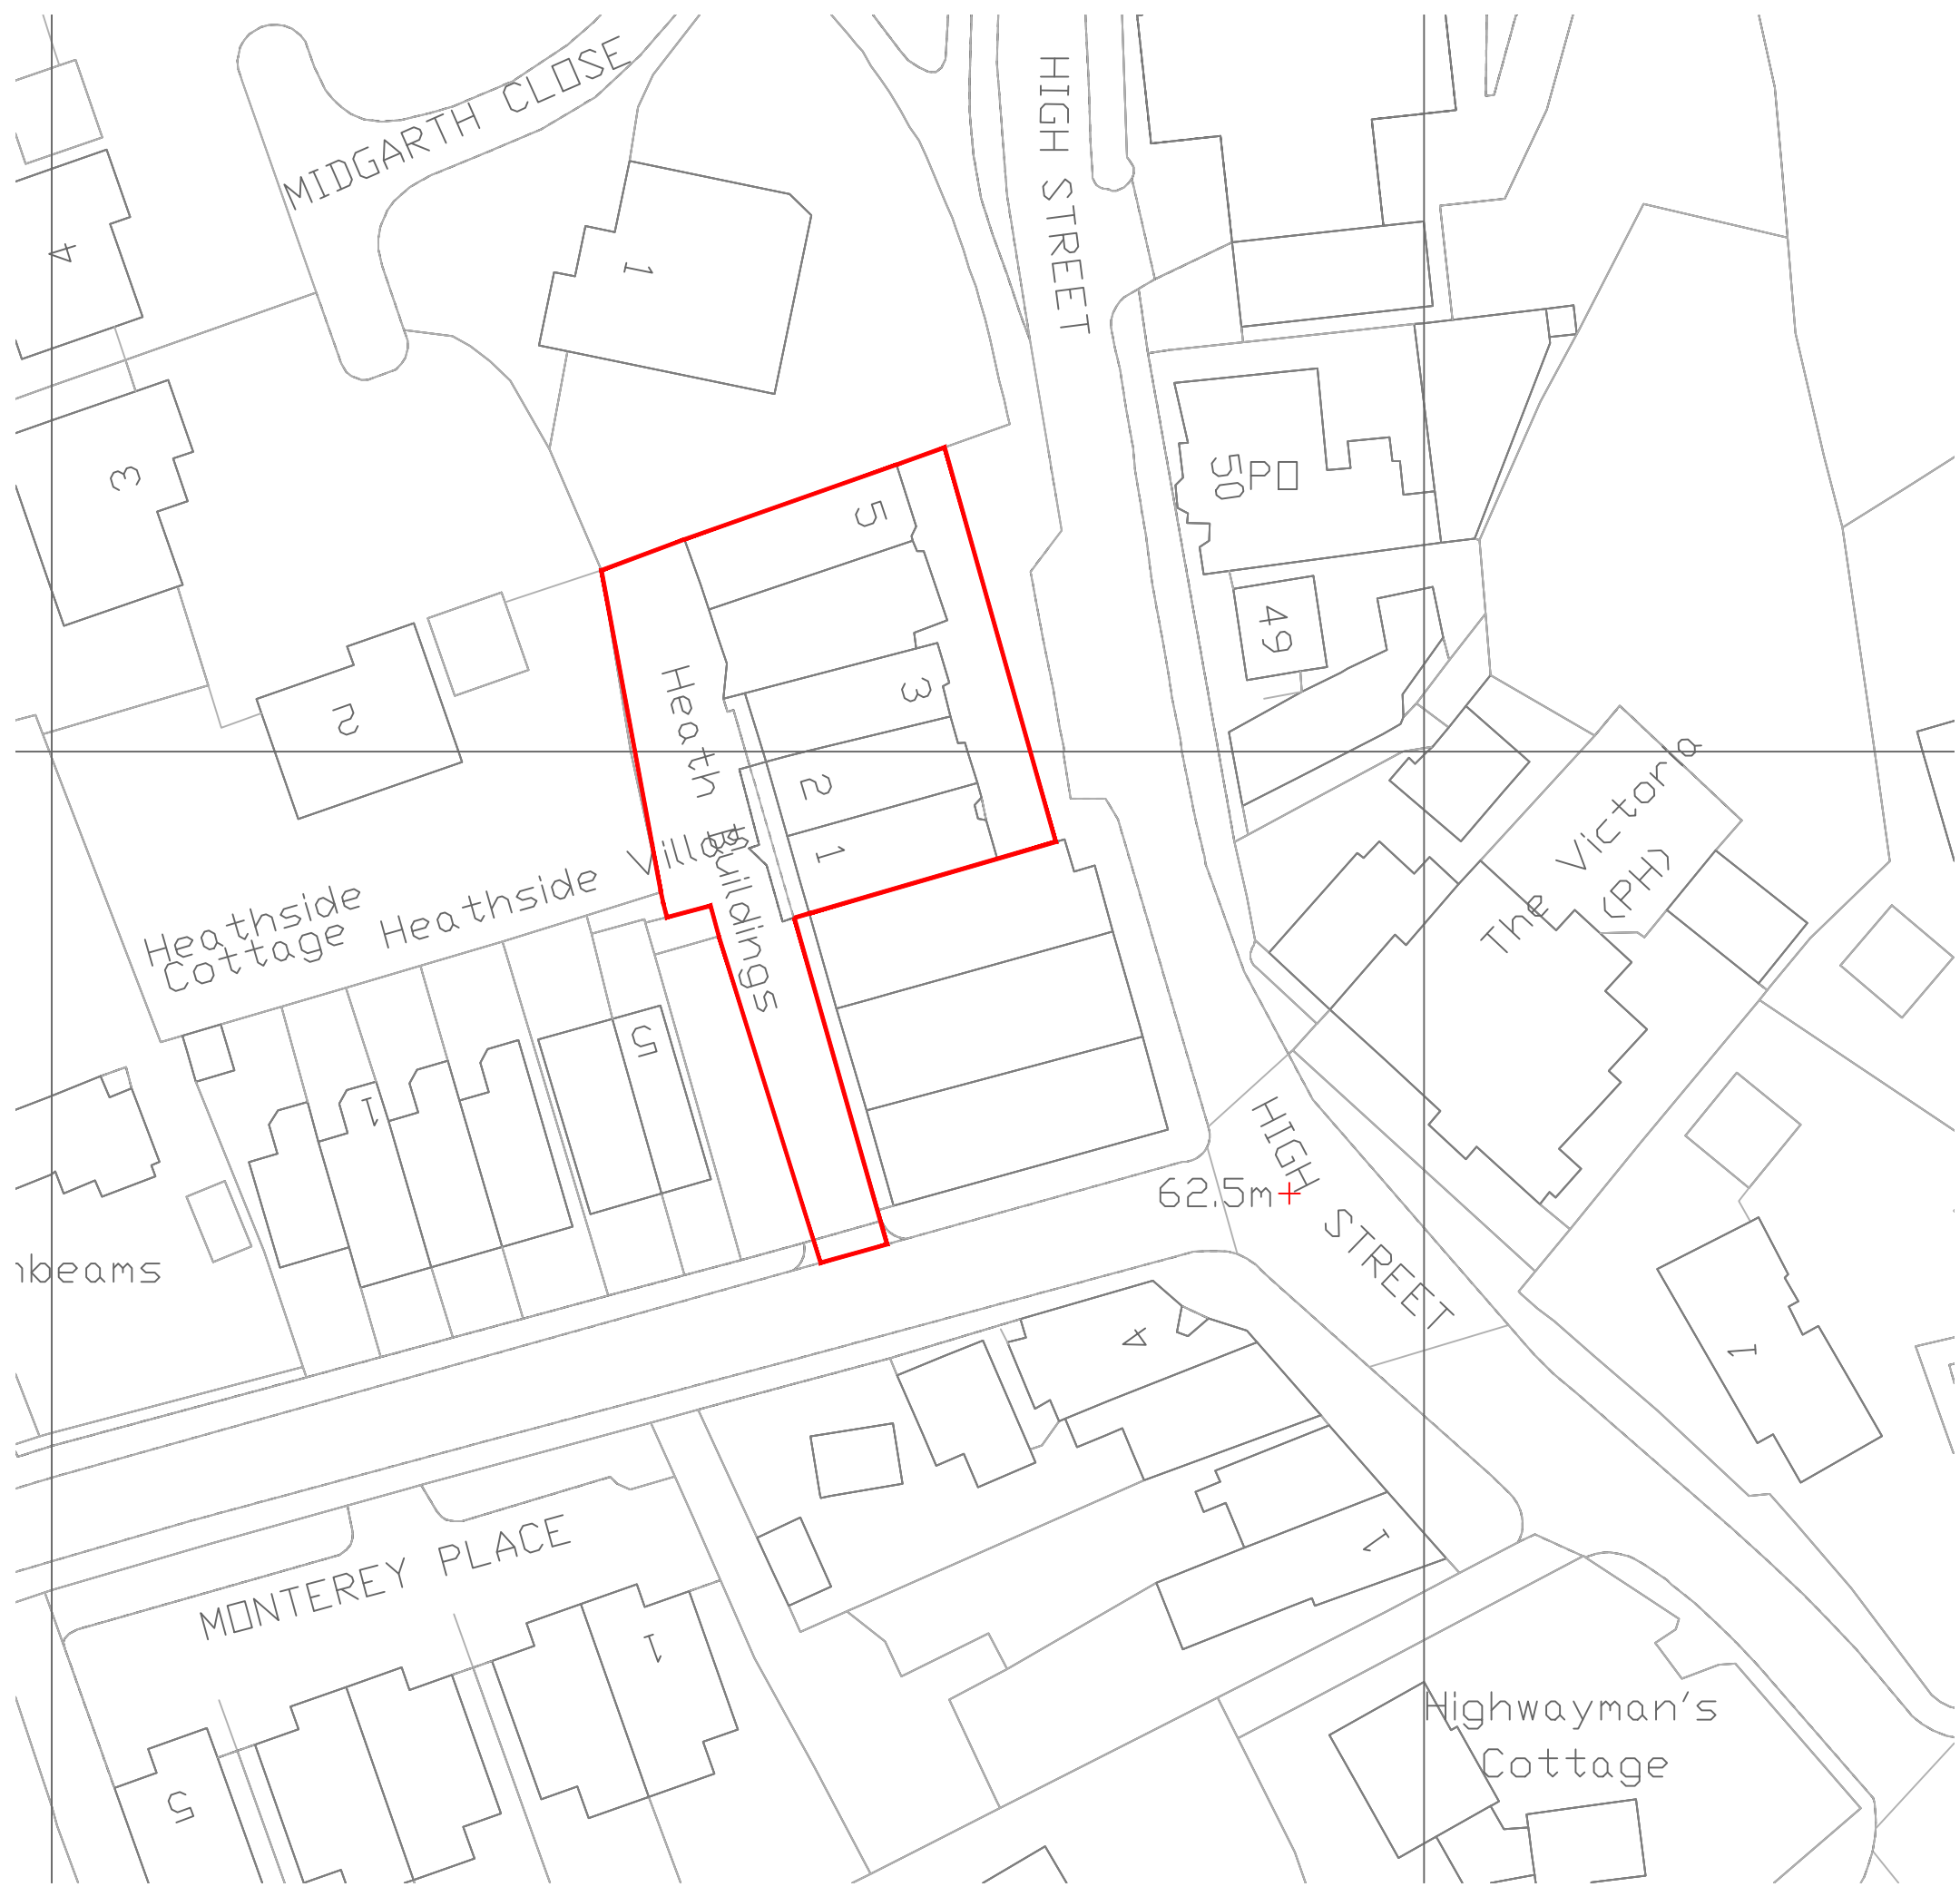

Block Plan

Scale 1:500

Scale Bar

Revision	Date

Project
**Heath Buildings,
High Street,
Oxshott,
Surrey.**

Title
Block Plan

Scale	Drwg No	Date
1:500@A3	HBL/10G	Dec 2023